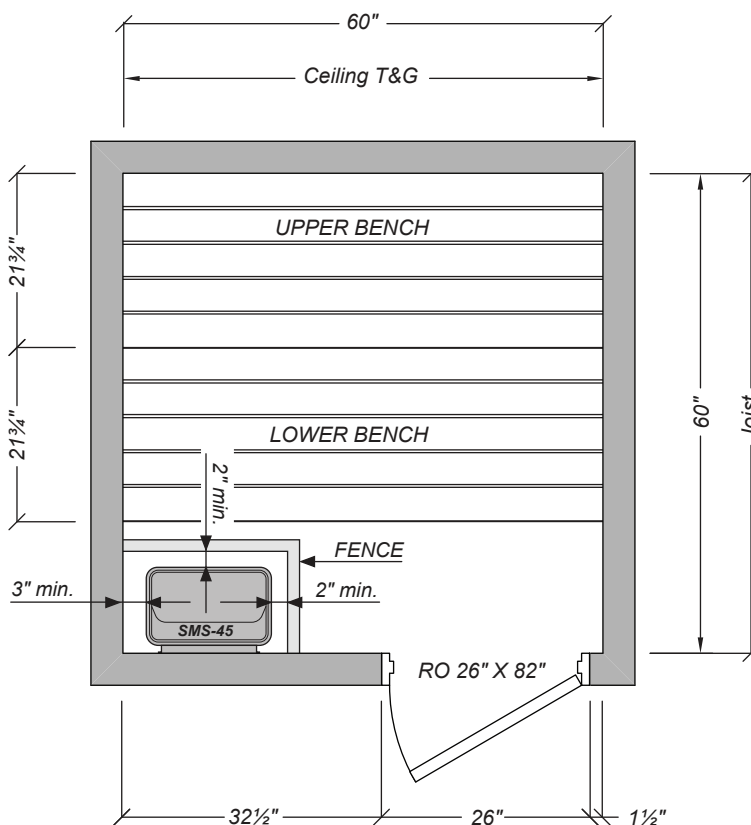

STEAMIST®

Steamist Pre Cut Sauna Room

Model: SMPC-55

CEILING HEIGHT: 84"

NOTE:
Cedar T&G to be applied horizontally.

DOOR JAMB: 4-5/8" NO SHEETROCK UNDER CEDAR BOARDS
 5-1/2" WITH SHEETROCK UNDER CEDAR BOARDS
 OTHER, SPECIFY SIZE: _____

DOOR HINGE: RIGHT SIDE (SHOWN ABOVE)
 LEFT SIDE

CEILING BOARDS: FRONT TO BACK
 (opposite direction of ceiling joists) LEFT TO RIGHT

Heater model# SMS-45

APPROVED BY: _____

DATE: _____