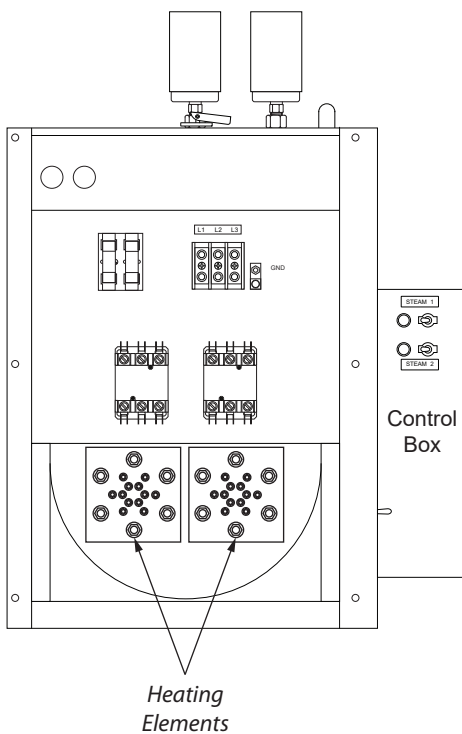

HC W/Dual Elements