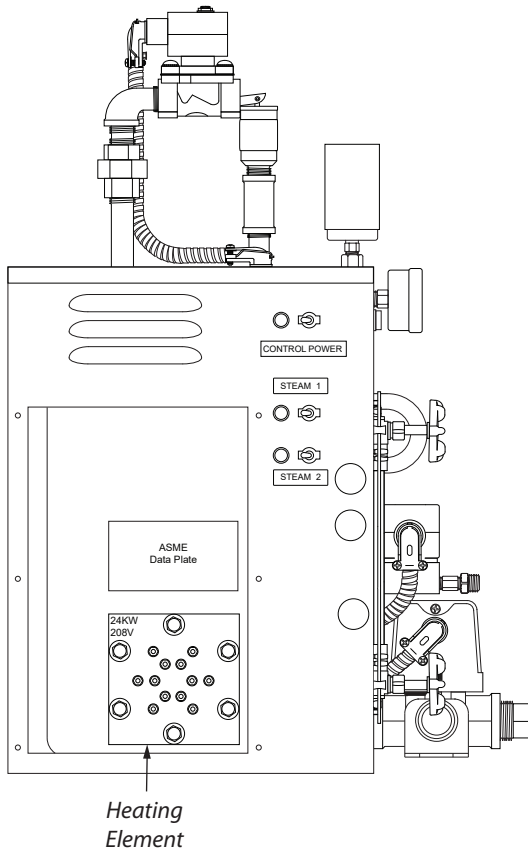

HC-9 thru HC-72 Heating Elements

Note: For models with an Aux Manual Low-Water Control "HC-LWMR", replace the "AHE" prefix with "WIL" when ordering.

HC W/Single Element

Commercial Heating Elements
Ratings: Steam 100psi, 338°F