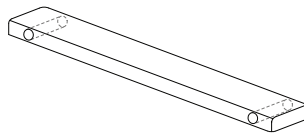

Bracket Hinge Pin

002-2200  
**\$5.00**

Wall Bracket

002-2201  
**Obsolete**

Screw 3.25"L for Wall Bracket

002-2202  
**\$3.00**

Plastic Anchor for Wall Bracket Screw

002-2203  
**\$2.00**

Wood Slat W/Thru Hole

002-2204  
**Obsolete**

Wood Slat Front

002-2205  
**Obsolete**

Screw for Wood Slat

002-2206 - Stainless Steel  
**\$1.00**  
002-2207 - Brass  
**Obsolete**

Rod Cushion W/O Screw

002-2219  
**Obsolete**