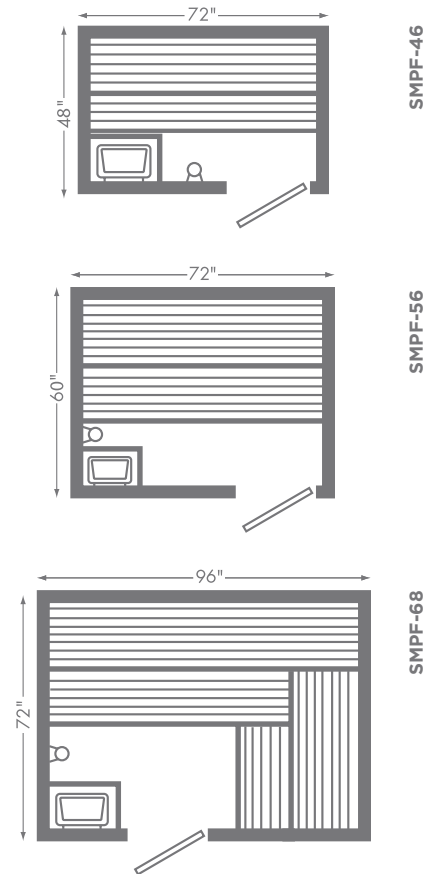

Prefab Sauna Room Systems

Prefab Western Red Cedar Sauna Rooms are easy to assemble. Freestanding and self-contained, with each panel shipped framed and insulated. Includes flexible conduit. Rooms can also be disassembled, moved and reassembled on any hard floor.

PREFAB PACKAGE INCLUDES:

- + Steamist Sauna Heater
- + Control and Contactor if required and not built into heater
- + 1-1/2" x 2-1/2" Douglas Fir Framing
- + 1/2" x 3-1/2" T&G Western Red Cedar Exterior Finishing with wood panel on back wall
- + 1" x 6" T&G Western Red Cedar Interior Finishing
- + Duckboard Flooring for walk-in area only
- + Prehung Door: 2' x 6' Fir with 16" x 60" Thermo-pane Clear Tempered Glass Panel
- + Assembled Heater Guard
- + Assembled Headrest/Backrest
- + Trim
- + Finnish Stones, igneous and heat-tested
- + Wall-Mounted Vaporproof Light, rated for 75 watts, with satin-finish cast aluminum trim
- + Bimetal Thermometer
- + Wood Bucket and Ladle
- + Assembly Instructions

S4S ASSEMBLED BENCHES (FOR PREFAB ROOMS)

1"x 4" vertical grain Western Red Cedar, to 20" maximum with 1/2" spaces. Bench face is Western Red Cedar and framing is 2"x 4" Fir with 2" x 4" cross-bracing. Boards are blind-fastened from underneath.

PREFAB SAUNA ROOMS						
MODEL	PRODUCT CODE	PRICE	ROOM SIZE DIMENSIONS	EXTERIOR DIMENSIONS	HEATER TYPE	WEIGHT
SMPF-45	2-045	\$9,550	4'x5'	48"x60"x84"	SMS-45	685 lbs.
SMPF-46	2-046	\$10,150	4'x6'	48"x72"x84"	SMS-45	775 lbs.
SMPF-55	2-055	\$10,700	5'x5'	60"x60"x84"	SMS-45	785 lbs.
SMPF-56	2-056	\$11,200	5'x6'	60"x72"x84"	SMS-60*	815 lbs.
SMPF-57	2-057	\$11,450	5'x7'	60"x84"x84"	SMS-60*	855 lbs.
SMPF-66	2-066	\$11,650	6'x6'	72"x72"x84"	SMS-80*	875 lbs.
SMPF-67	2-067	\$12,900	6'x7'	72"x84"x84"	SMS-80*	1025 lbs.
SMPF-68	2-068	\$13,850	6'x8'	72"x96"x84"	SMS-100	1100 lbs.
SMPF-88	2-088	\$17,650	8'x8'	96"x96"x84"	SMS-100	1225 lbs.
SMPF-810	2-810	\$21,650	8'x10'	96"x120"x84"	SMS-100	1505 lbs.