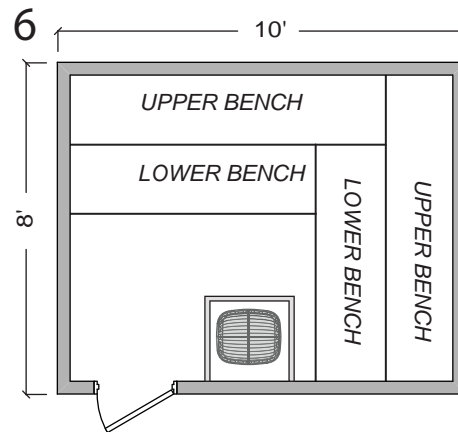

STEAMIST®

Steamist Pre Fab Sauna Room

Model: SMPF-810

CEILING HEIGHT: 84"

SIGN: _____

DATE: _____