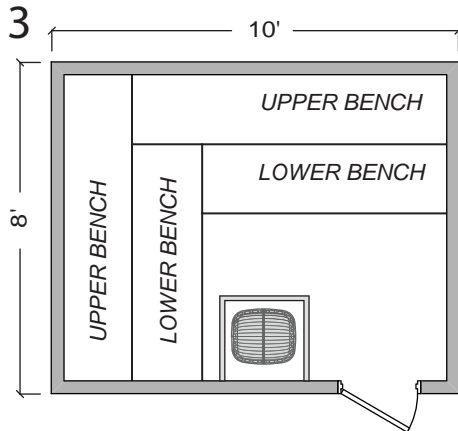

STEAMIST®

Steamist Pre Fab Sauna Room

Model: SMPF-810

CEILING HEIGHT: 84"

SIGN: _____

DATE: _____