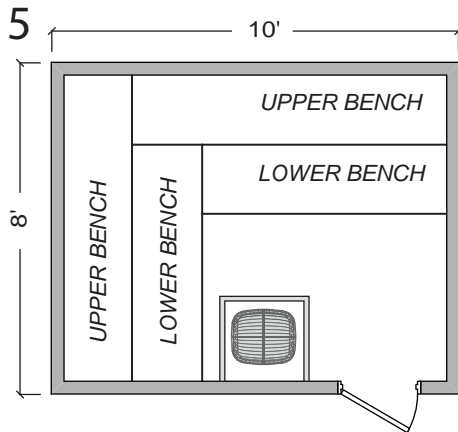

STEAMIST®

Steamist Pre Fab Sauna Room

Model: SMPF-810

CEILING HEIGHT: 84"

SIGN: _____

DATE: _____