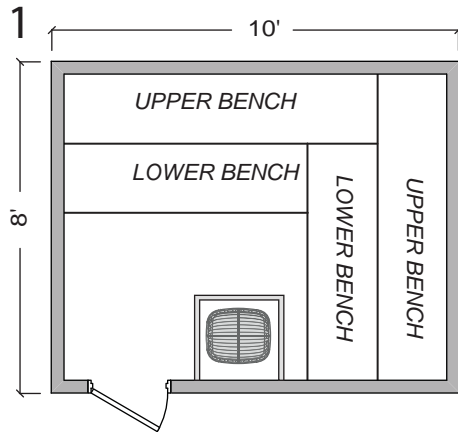

STEAMIST®

Steamist Pre Fab Sauna Room

Model: SMPF-810

CEILING HEIGHT: 84"

SIGN: _____

DATE: _____