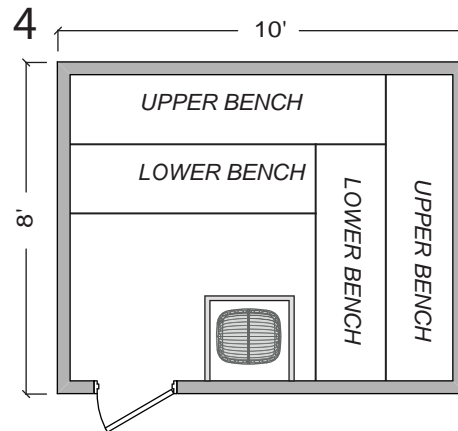

STEAMIST®

Steamist Pre Fab Sauna Room

Model: SMPF-810

CEILING HEIGHT: 84"

SIGN: _____

DATE: _____