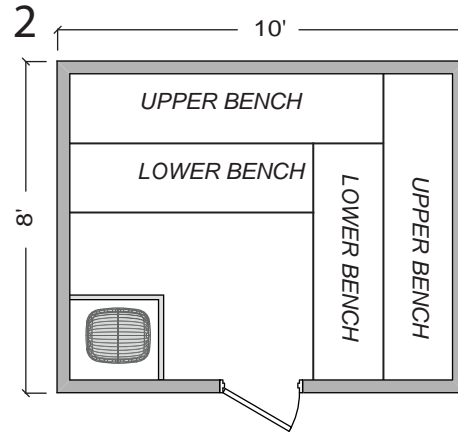

STEAMIST®

Steamist Pre Fab Sauna Room

Model: SMPF-810

CEILING HEIGHT: 84"

SIGN: _____

DATE: _____