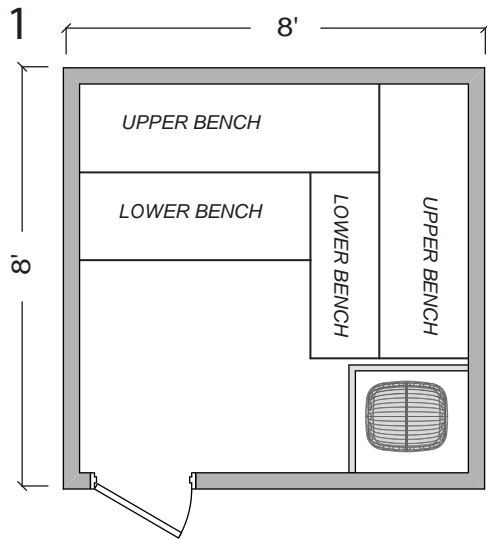

STEAMIST®

Steamist Pre Fab Sauna Room

Model: SMPF-88

CEILING HEIGHT: 84"

SIGN: _____

DATE: _____