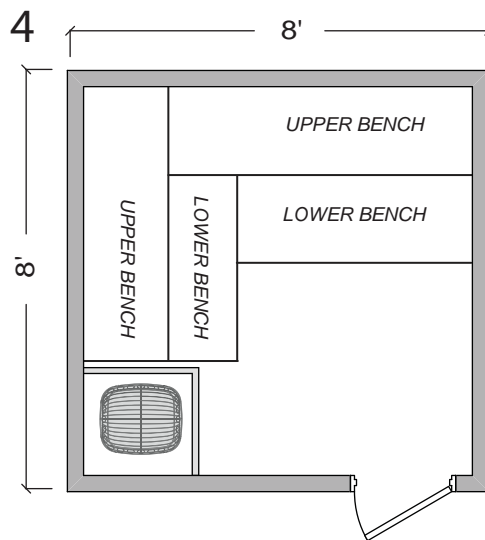

STEAMIST®

Steamist Pre Fab Sauna Room

Model: SMPF-88

CEILING HEIGHT: 84"

SIGN: _____

DATE: _____