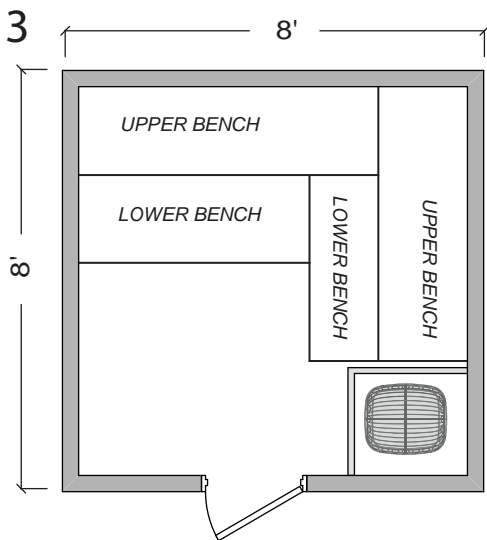

STEAMIST®

Steamist Pre Fab Sauna Room

Model: SMPF-88

CEILING HEIGHT: 84"

SIGN: _____

DATE: _____