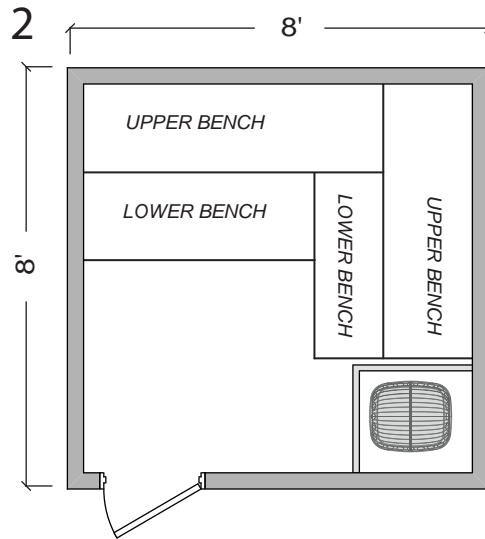

STEAMIST®

Steamist Pre Fab Sauna Room

Model: SMPF-88

CEILING HEIGHT: 84"

SIGN: _____

DATE: _____