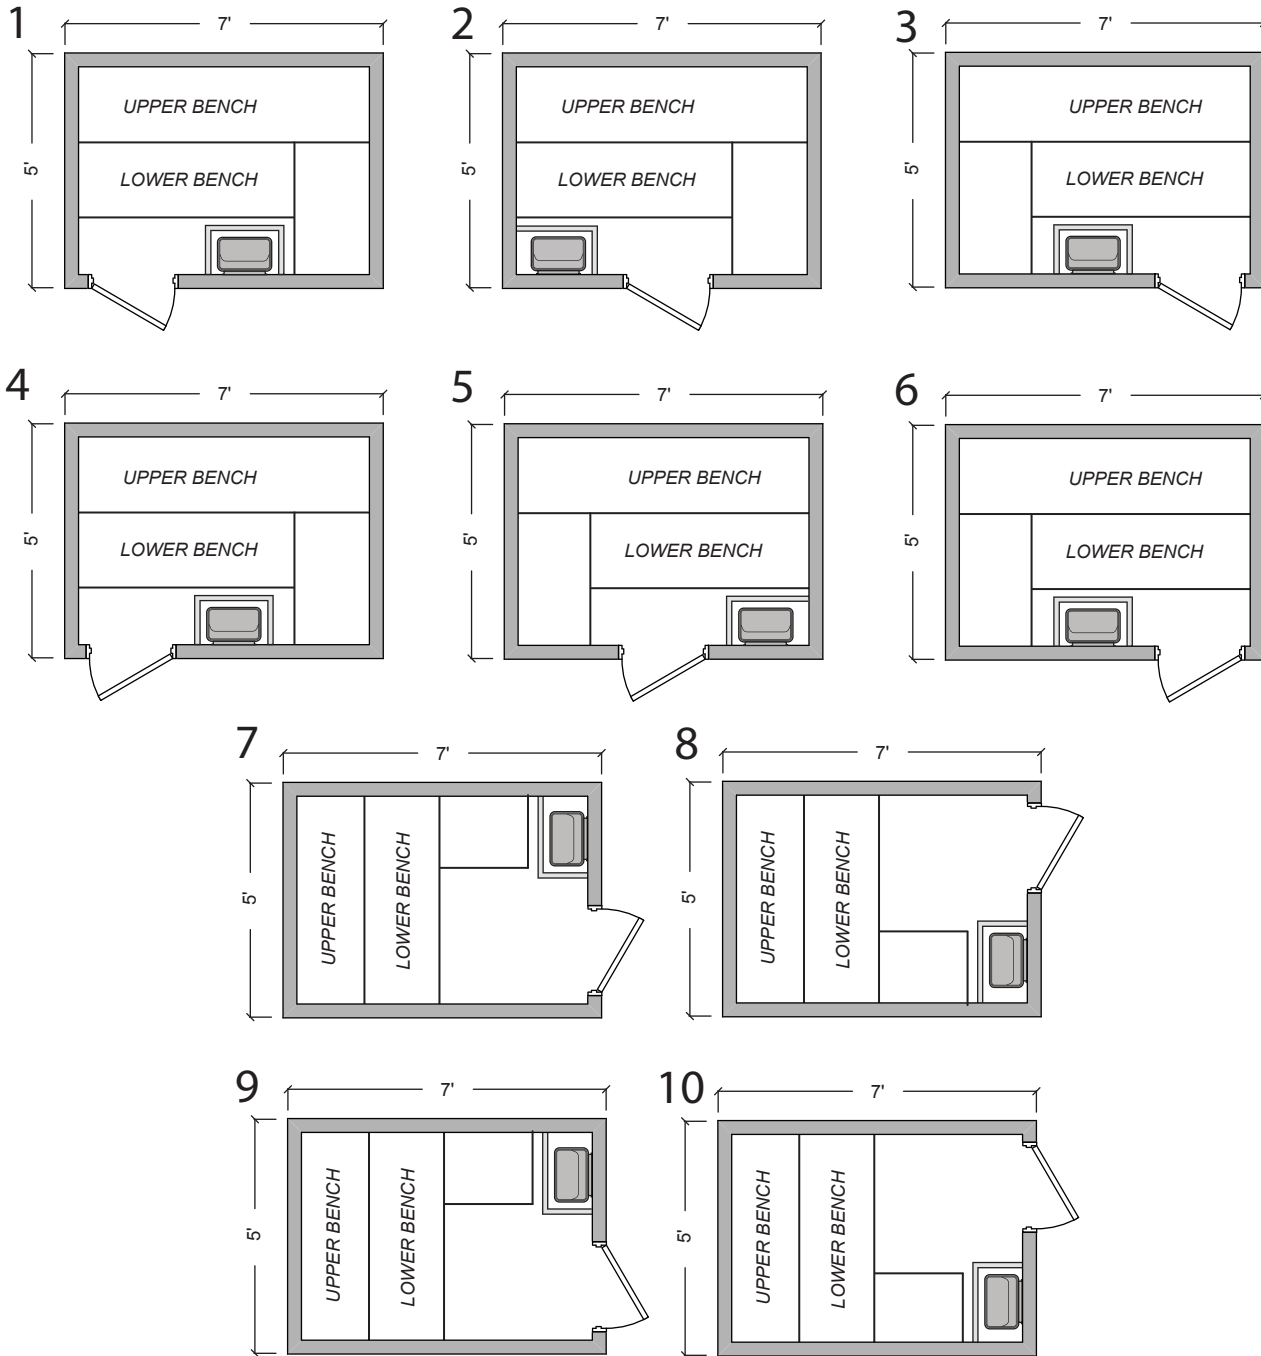

STEAMIST®

Steamist Pre Fab Sauna Room

Model: SMPF-57

CEILING HEIGHT: 84"

SIGN: _____

DATE: _____