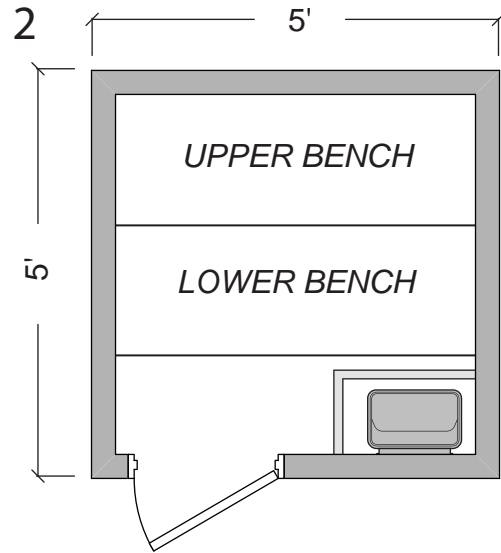

STEAMIST®

Steamist Pre Fab Sauna Room

Model: SMPF-55

CEILING HEIGHT: 84"

SIGN: _____

DATE: _____