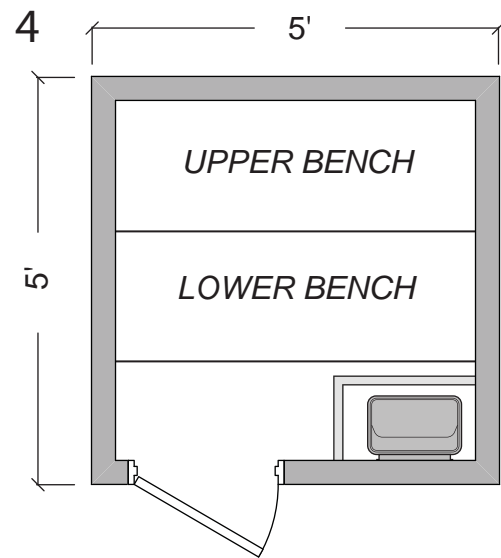

STEAMIST®

Steamist Pre Fab Sauna Room

Model: SMPF-55

CEILING HEIGHT: 84"

SIGN: _____

DATE: _____