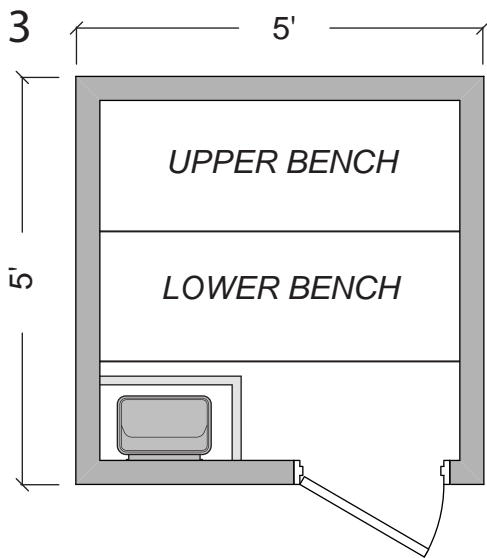

STEAMIST®

Steamist Pre Fab Sauna Room

Model: SMPF-55

CEILING HEIGHT: 84"

SIGN: _____

DATE: _____