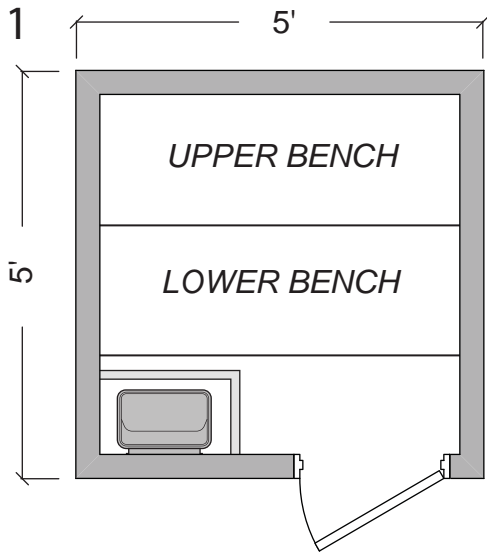

STEAMIST®

Steamist Pre Fab Sauna Room

Model: SMPF-55

CEILING HEIGHT: 84"

SIGN: _____

DATE: _____