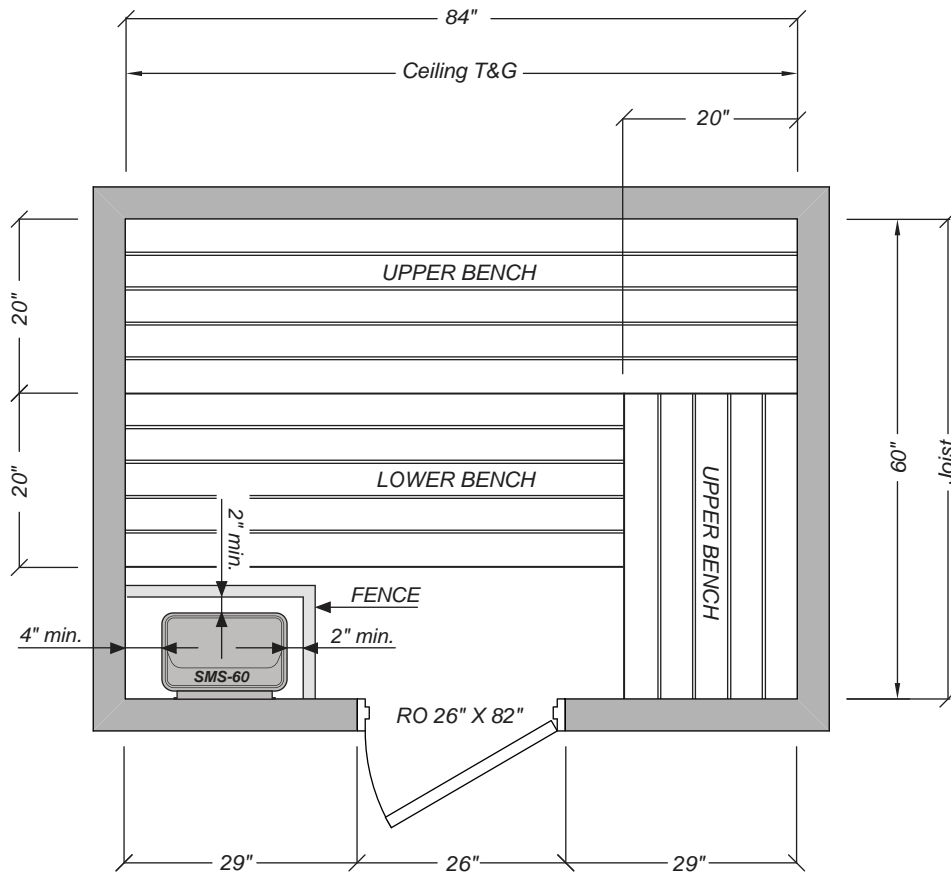

STEAMIST®

Steamist Pre Cut Sauna Room

Model: SMPC-57

CEILING HEIGHT: 84"

NOTE:
Cedar T&G to be applied horizontally.