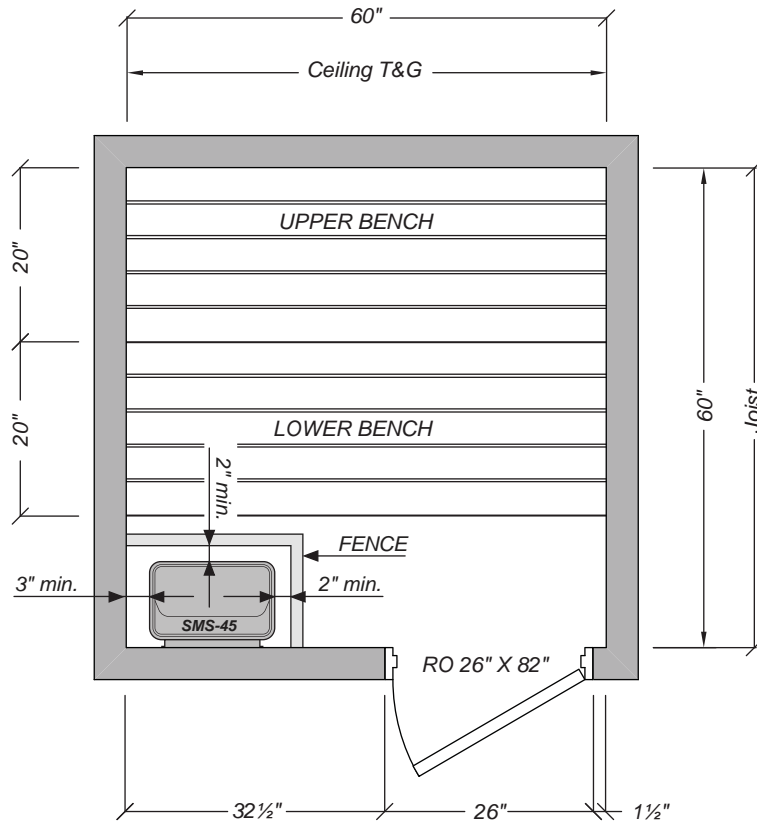

STEAMIST®

Steamist Pre Cut Sauna Room

Model: SMPC-55

CEILING HEIGHT: 84"

NOTE:
Cedar T&G to be applied horizontally.