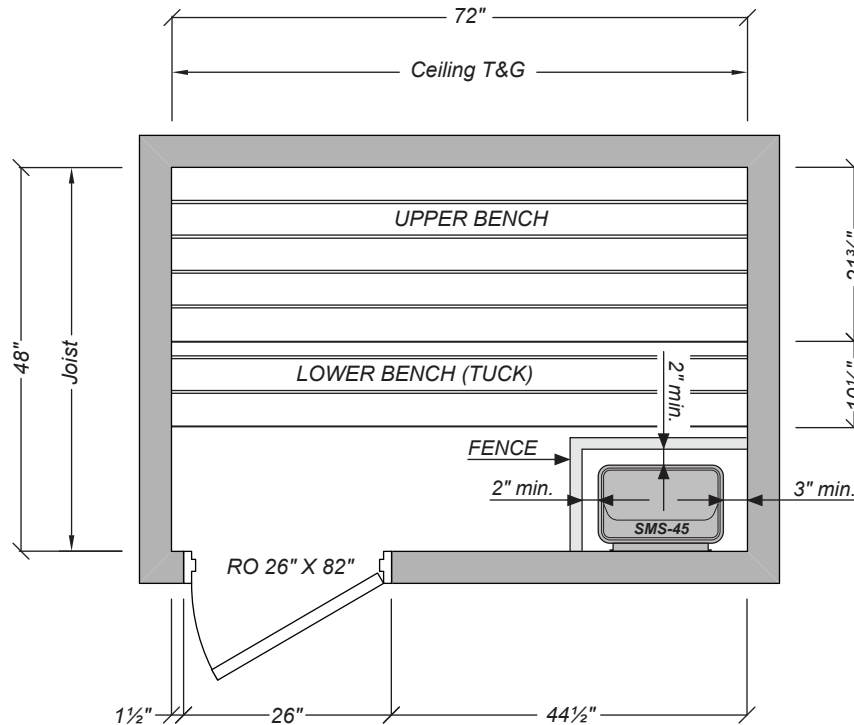

STEAMIST®

Steamist Pre Cut Sauna Room

Model: SMPC-46

CEILING HEIGHT: 84"

NOTE:
Cedar T&G walls to be applied horizontally.

DOOR JAMB: 4-5/8" NO SHEETROCK UNDER CEDAR BOARDS
 5-1/2" WITH SHEETROCK UNDER CEDAR BOARDS
 OTHER, SPECIFY SIZE: _____

DOOR HINGE: RIGHT SIDE (SHOWN ABOVE)
 LEFT SIDE

CEILING BOARDS: FRONT TO BACK
 (opposite direction of ceiling joists) LEFT TO RIGHT

Heater model# SMS-45

APPROVED BY:

DATE: _____