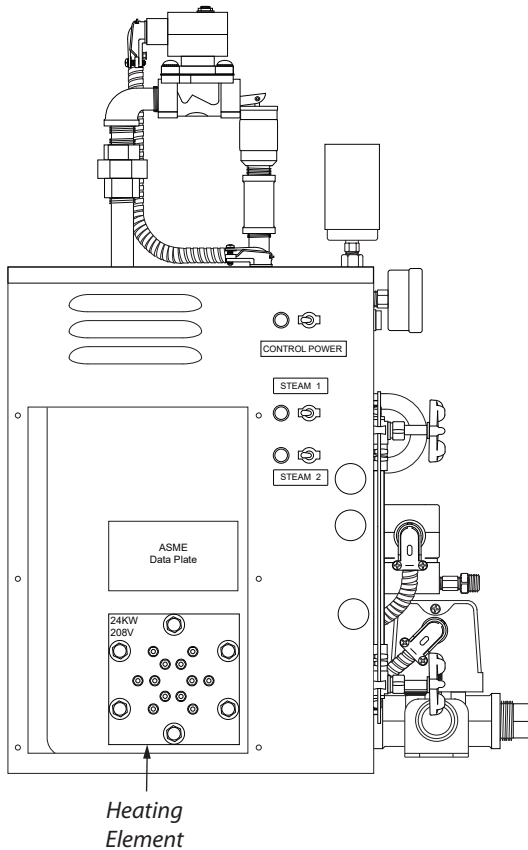

HC-9 thru HC-72 Heating Elements

HC W/Single Element

HC W/Dual Elements

<u>Part No.</u>	<u>Part Description</u>	<u>*List Price</u>
AHE-0016/1	Heating Element 9kW 208V 1PH	\$305.00
AHE-0016/1A	Heating Element 9kW 208V 3PH	\$305.00
AHE-0016/2	Heating Element 9kW 240V 1PH	\$305.00
AHE-0016/2A	Heating Element 9kW 240V 3PH	\$305.00
AHE-0016/3A	Heating Element 9kW 480V 3PH	\$305.00
AHE-0017/1	Heating Element 12kW 208V 1PH	\$348.00
AHE-0017/1A	Heating Element 12kW 208V 3PH	\$348.00
AHE-0017/2	Heating Element 12kW 240V 1PH	\$348.00
AHE-0017/2A	Heating Element 12kW 240V 3PH	\$348.00
AHE-0017/3A	Heating Element 12kW 480V 3PH	\$348.00
AHE-0018/1	Heating Element 15kW 208V 1PH	\$390.00
AHE-0018/1A	Heating Element 15kW 208V 3PH	\$390.00
AHE-0018/2	Heating Element 15kW 240V 1PH	\$390.00
AHE-0018/2A	Heating Element 15kW 240V 3PH	\$390.00
AHE-0018/3A	Heating Element 15kW 480V 3PH	\$390.00
AHE-0019/1	Heating Element 18kW 208V 1PH	\$423.00
AHE-0019/1A	Heating Element 18kW 208V 3PH	\$423.00
** AHE-0019/1A6	Heating Element 18kW 208V 3PH	\$423.00
AHE-0019/2	Heating Element 18kW 240V 1PH	\$423.00
AHE-0019/2A	Heating Element 18kW 240V 3PH	\$423.00
AHE-0019/3A	Heating Element 18kW 480V 3PH	\$423.00
AHE-0021/1	Heating Element 24kW 208V 3PH	\$538.00
** AHE-0021/1A6	Heating Element 24kW 208V 1PH	\$538.00
AHE-0021/2	Heating Element 24kW 240V 3PH	\$538.00
** AHE-0021/2A6	Heating Element 24kW 240V 1PH	\$538.00
AHE-0021/3	Heating Element 24kW 480V 3PH	\$538.00
AHE-0025/1A	Heating Element 30kW 208V 3PH	\$614.00
AHE-0025/2A	Heating Element 30kW 240V 3PH	\$614.00
AHE-0025/3A	Heating Element 30kW 480V 3PH	\$614.00
AHE-0026/1A	Heating Element 36kW 208V 3PH	\$630.00
AHE-0026/2A	Heating Element 36kW 240V 3PH	\$630.00
AHE-0026/3A	Heating Element 36kW 480V 3PH	\$630.00
006-4202	Heating Element Gasket	\$15.00
AHE-0023	Heating Element Bolts	\$12.00