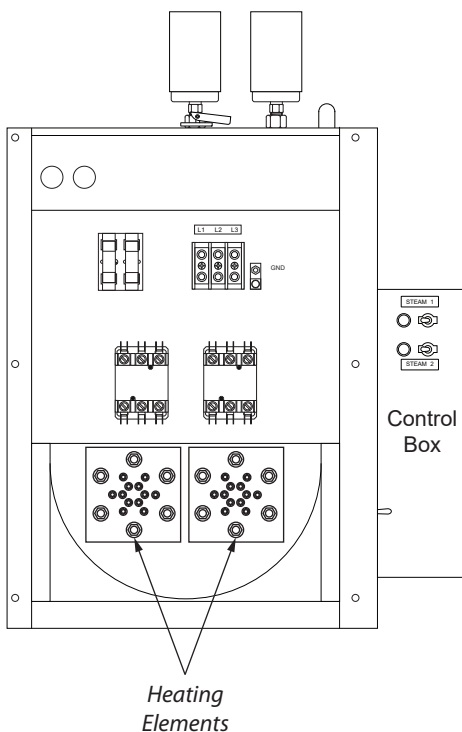

HC-9 thru HC-72 Heating Elements

HC W/Single Element

HC W/Dual Elements

<u>Part No.</u>	<u>Part Description</u>	<u>*List Price</u>
AHE-0016/1	Heating Element 9kW 208V 1PH	\$305.00
AHE-0016/1A	Heating Element 9kW 208V 3PH	\$305.00
AHE-0016/2	Heating Element 9kW 240V 1PH	\$305.00
AHE-0016/2A	Heating Element 9kW 240V 3PH	\$305.00
AHE-0016/3A	Heating Element 9kW 480V 3PH	\$305.00
AHE-0017/1	Heating Element 12kW 208V 1PH	\$348.00
AHE-0017/1A	Heating Element 12kW 208V 3PH	\$348.00
AHE-0017/2	Heating Element 12kW 240V 1PH	\$348.00
AHE-0017/2A	Heating Element 12kW 240V 3PH	\$348.00
AHE-0017/3A	Heating Element 12kW 480V 3PH	\$348.00
AHE-0018/1	Heating Element 15kW 208V 1PH	\$390.00
AHE-0018/1A	Heating Element 15kW 208V 3PH	\$390.00
AHE-0018/2	Heating Element 15kW 240V 1PH	\$390.00
AHE-0018/2A	Heating Element 15kW 240V 3PH	\$390.00
AHE-0018/3A	Heating Element 15kW 480V 3PH	\$390.00
AHE-0019/1	Heating Element 18kW 208V 1PH	\$423.00
AHE-0019/1A	Heating Element 18kW 208V 3PH	\$423.00
** AHE-0019/1A6	Heating Element 18kW 208V 3PH	\$423.00
AHE-0019/2	Heating Element 18kW 240V 1PH	\$423.00
AHE-0019/2A	Heating Element 18kW 240V 3PH	\$423.00
AHE-0019/3A	Heating Element 18kW 480V 3PH	\$423.00
AHE-0021/1	Heating Element 24kW 208V 3PH	\$538.00
** AHE-0021/1A6	Heating Element 24kW 208V 1PH	\$538.00
AHE-0021/2	Heating Element 24kW 240V 3PH	\$538.00
** AHE-0021/2A6	Heating Element 24kW 240V 1PH	\$538.00
AHE-0021/3	Heating Element 24kW 480V 3PH	\$538.00
AHE-0025/1A	Heating Element 30kW 208V 3PH	\$614.00
AHE-0025/2A	Heating Element 30kW 240V 3PH	\$614.00
AHE-0025/3A	Heating Element 30kW 480V 3PH	\$614.00
AHE-0026/1A	Heating Element 36kW 208V 3PH	\$630.00
AHE-0026/2A	Heating Element 36kW 240V 3PH	\$630.00
AHE-0026/3A	Heating Element 36kW 480V 3PH	\$630.00
006-4202	Heating Element Gasket	\$15.00
AHE-0023	Heating Element Bolts	\$12.00