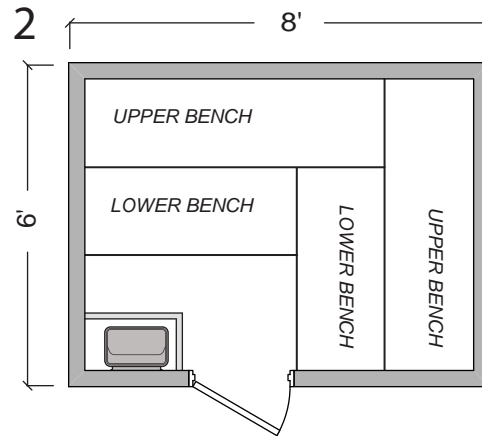

# STEAMIST®

Steamist Pre Fab Sauna Room

Model: SMPF-68

CEILING HEIGHT: 84"

SIGN: \_\_\_\_\_

DATE: \_\_\_\_\_