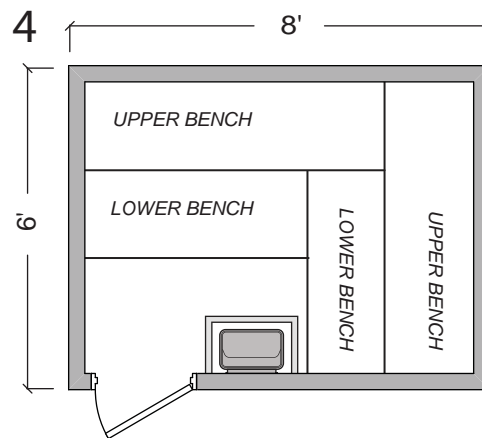

# STEAMIST®

Steamist Pre Fab Sauna Room

Model: SMPF-68

CEILING HEIGHT: 84"

SIGN: \_\_\_\_\_

DATE: \_\_\_\_\_