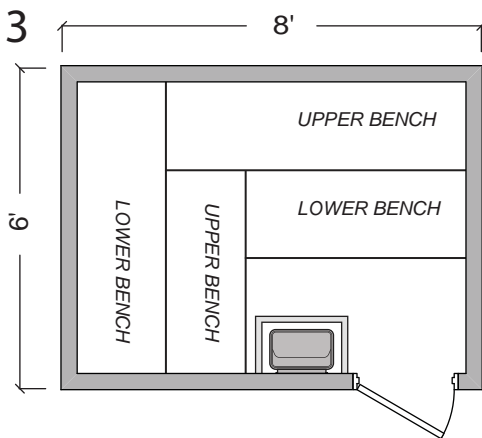

# STEAMIST®

Steamist Pre Fab Sauna Room

Model: SMPF-68

CEILING HEIGHT: 84"

SIGN: \_\_\_\_\_

DATE: \_\_\_\_\_