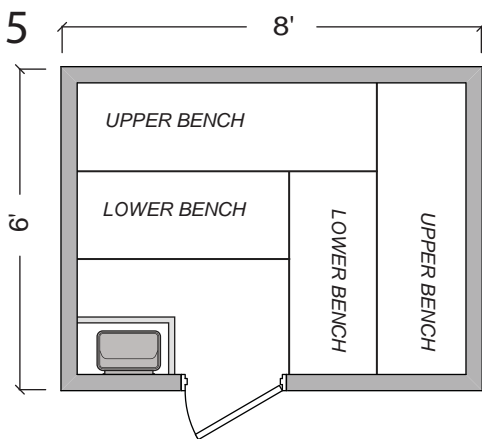

# STEAMIST®

Steamist Pre Fab Sauna Room

Model: SMPF-68

CEILING HEIGHT: 84"

SIGN: \_\_\_\_\_

DATE: \_\_\_\_\_