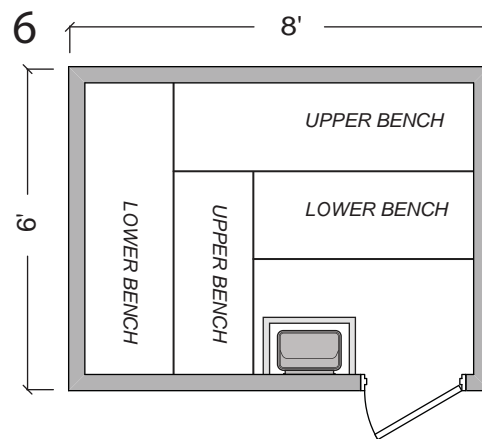

# STEAMIST®

Steamist Pre Fab Sauna Room

Model: SMPF-68

CEILING HEIGHT: 84"

SIGN: \_\_\_\_\_

DATE: \_\_\_\_\_