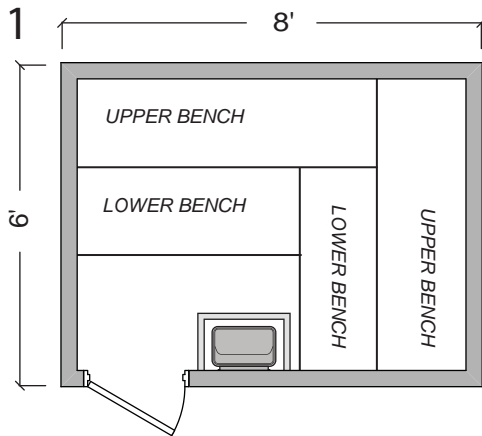

# STEAMIST®

Steamist Pre Fab Sauna Room

Model: SMPF-68

CEILING HEIGHT: 84"

SIGN: \_\_\_\_\_

DATE: \_\_\_\_\_