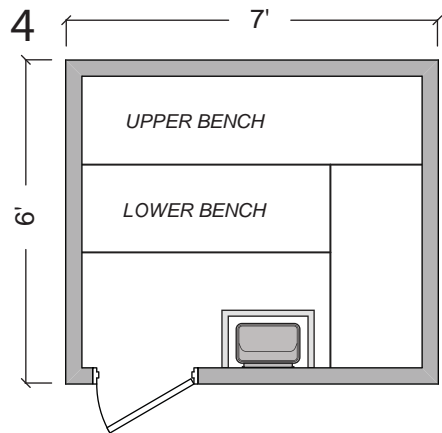

STEAMIST®

Steamist Pre Fab Sauna Room

Model: SMPF-67

CEILING HEIGHT: 84"

SIGN: _____

DATE: _____