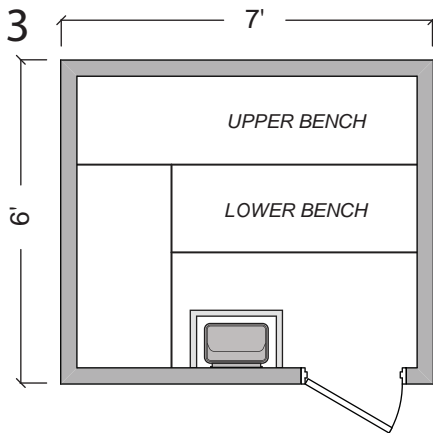

STEAMIST®

Steamist Pre Fab Sauna Room

Model: SMPF-67

CEILING HEIGHT: 84"

SIGN: _____

DATE: _____