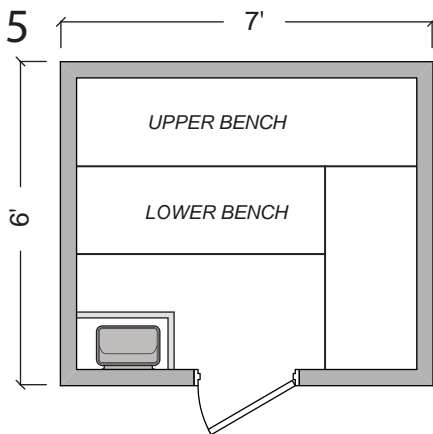

STEAMIST®

Steamist Pre Fab Sauna Room

Model: SMPF-67

CEILING HEIGHT: 84"

SIGN: _____

DATE: _____