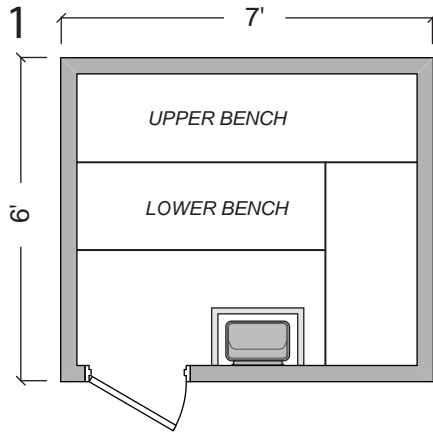

STEAMIST®

Steamist Pre Fab Sauna Room

Model: SMPF-67

CEILING HEIGHT: 84"

SIGN: _____

DATE: _____