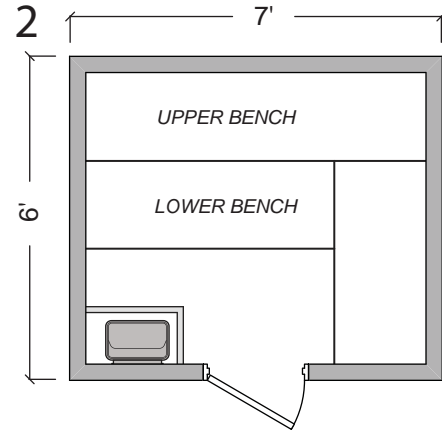

STEAMIST®

Steamist Pre Fab Sauna Room

Model: SMPF-67

CEILING HEIGHT: 84"

SIGN: _____

DATE: _____