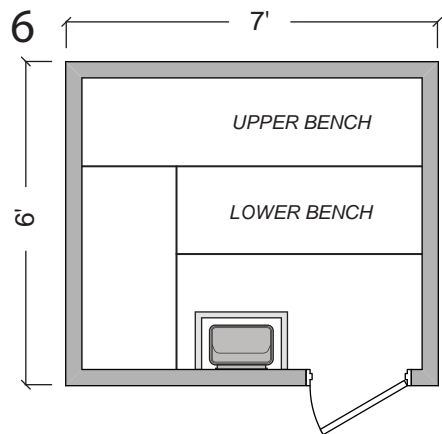

STEAMIST®

Steamist Pre Fab Sauna Room

Model: SMPF-67

CEILING HEIGHT: 84"

SIGN: _____

DATE: _____