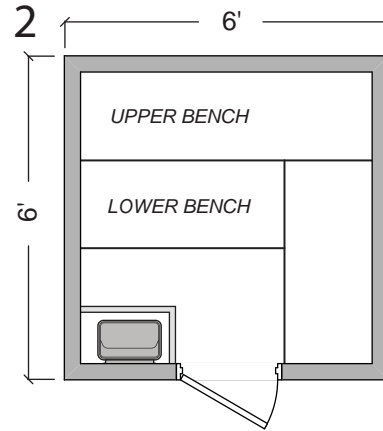

# STEAMIST®

Steamist Pre Fab Sauna Room

Model: SMPF-66

CEILING HEIGHT: 84"

SIGN: \_\_\_\_\_

DATE: \_\_\_\_\_