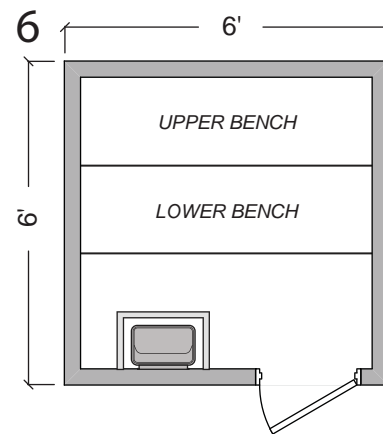

# STEAMIST®

Steamist Pre Fab Sauna Room

Model: SMPF-66

CEILING HEIGHT: 84"

SIGN: \_\_\_\_\_

DATE: \_\_\_\_\_