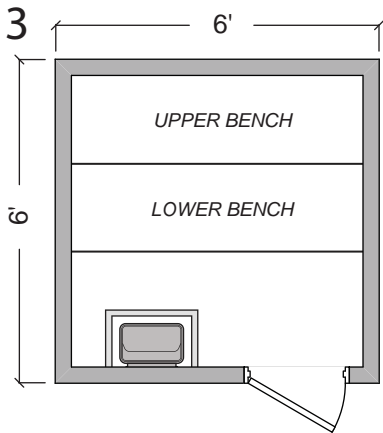

# STEAMIST®

Steamist Pre Fab Sauna Room

Model: SMPF-66

CEILING HEIGHT: 84"

SIGN: \_\_\_\_\_

DATE: \_\_\_\_\_