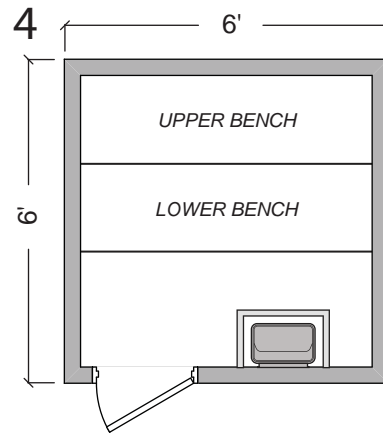

# STEAMIST®

Steamist Pre Fab Sauna Room

Model: SMPF-66

CEILING HEIGHT: 84"

SIGN: \_\_\_\_\_

DATE: \_\_\_\_\_