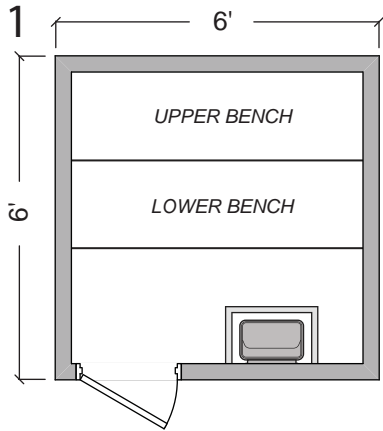

# STEAMIST®

Steamist Pre Fab Sauna Room

Model: SMPF-66

CEILING HEIGHT: 84"

SIGN: \_\_\_\_\_

DATE: \_\_\_\_\_