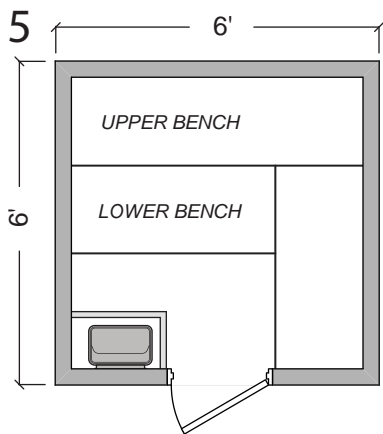

# STEAMIST®

Steamist Pre Fab Sauna Room

Model: SMPF-66

CEILING HEIGHT: 84"

SIGN: \_\_\_\_\_

DATE: \_\_\_\_\_