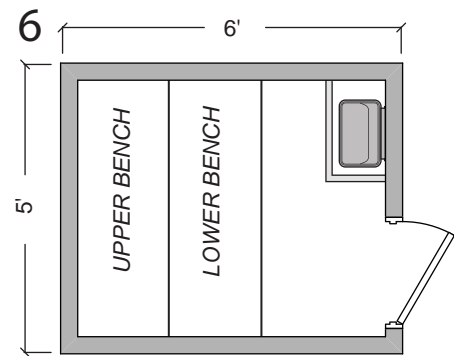

STEAMIST®

Steamist Pre Fab Sauna Room

Model: SMPF-56

CEILING HEIGHT: 84"

SIGN: _____

DATE: _____