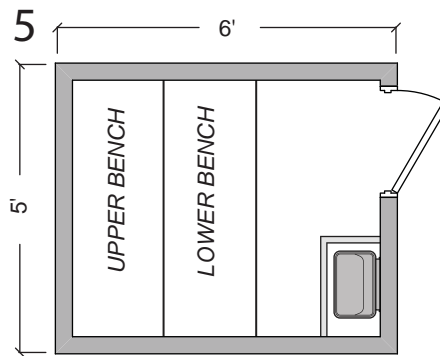

STEAMIST®

Steamist Pre Fab Sauna Room

Model: SMPF-56

CEILING HEIGHT: 84"

SIGN: _____

DATE: _____