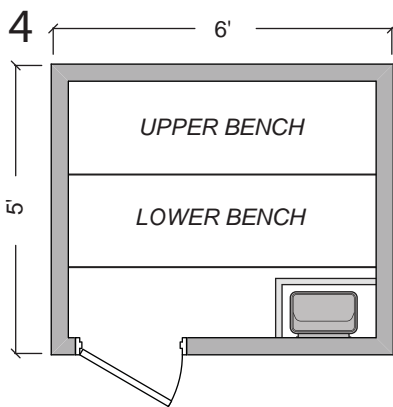

STEAMIST®

Steamist Pre Fab Sauna Room

Model: SMPF-56

CEILING HEIGHT: 84"

SIGN: _____

DATE: _____