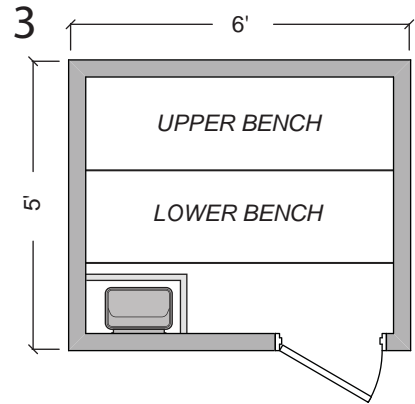

STEAMIST®

Steamist Pre Fab Sauna Room

Model: SMPF-56

CEILING HEIGHT: 84"

SIGN: _____

DATE: _____