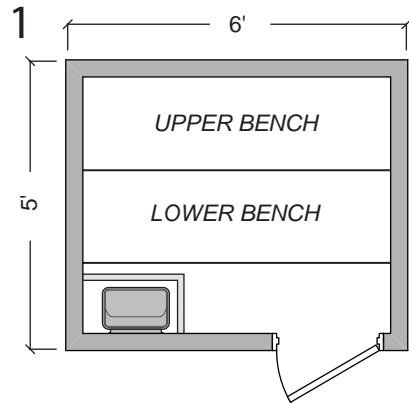

STEAMIST®

Steamist Pre Fab Sauna Room

Model: SMPF-56

CEILING HEIGHT: 84"

SIGN: _____

DATE: _____