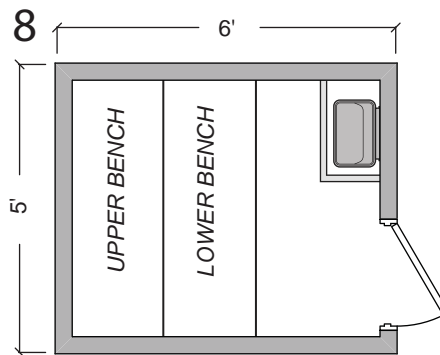

STEAMIST®

Steamist Pre Fab Sauna Room

Model: SMPF-56

CEILING HEIGHT: 84"

SIGN: _____

DATE: _____