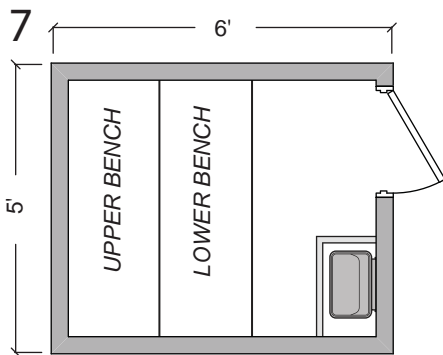

STEAMIST®

Steamist Pre Fab Sauna Room

Model: SMPF-56

CEILING HEIGHT: 84"

SIGN: _____

DATE: _____