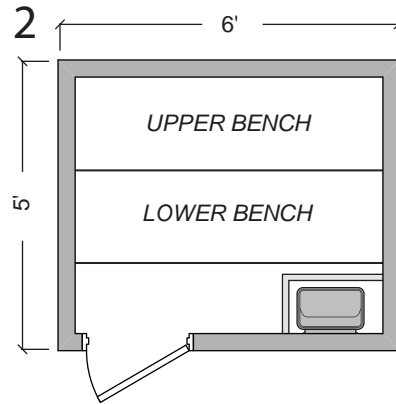

STEAMIST®

Steamist Pre Fab Sauna Room

Model: SMPF-56

CEILING HEIGHT: 84"

SIGN: _____

DATE: _____