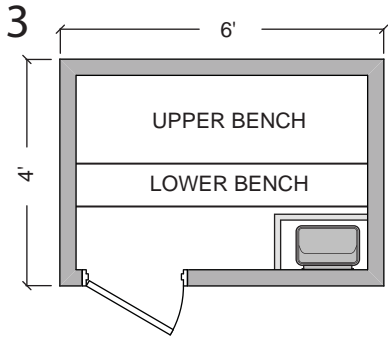

# STEAMIST®

Steamist Pre Fab Sauna Room

Model: SMPF-46

CEILING HEIGHT: 84"

SIGN: \_\_\_\_\_

DATE: \_\_\_\_\_