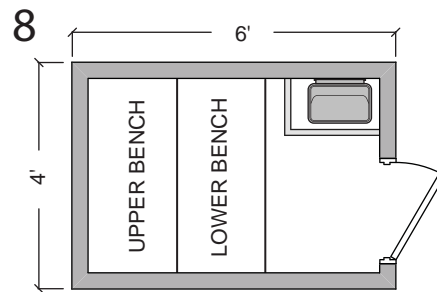

# STEAMIST®

Steamist Pre Fab Sauna Room

Model: SMPF-46

CEILING HEIGHT: 84"

SIGN: \_\_\_\_\_

DATE: \_\_\_\_\_