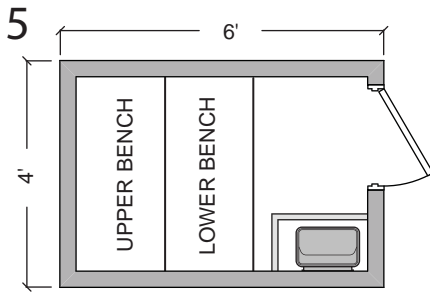

# STEAMIST®

Steamist Pre Fab Sauna Room

Model: SMPF-46

CEILING HEIGHT: 84"

SIGN: \_\_\_\_\_

DATE: \_\_\_\_\_