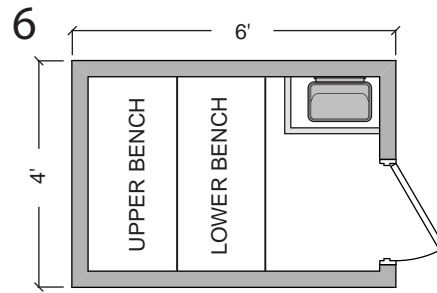

# STEAMIST®

Steamist Pre Fab Sauna Room

Model: SMPF-46

CEILING HEIGHT: 84"

SIGN: \_\_\_\_\_

DATE: \_\_\_\_\_