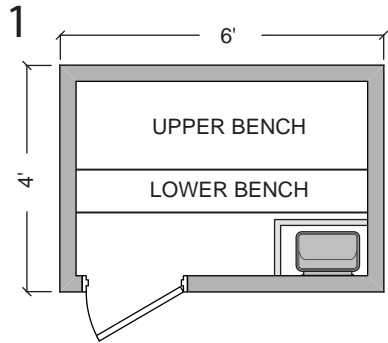

# STEAMIST®

Steamist Pre Fab Sauna Room

Model: SMPF-46

CEILING HEIGHT: 84"

SIGN: \_\_\_\_\_

DATE: \_\_\_\_\_