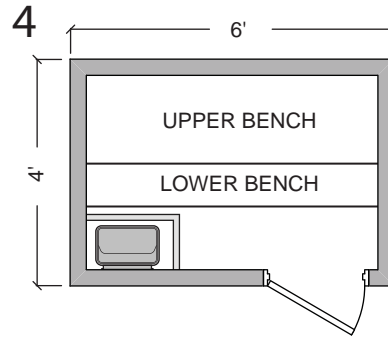

# STEAMIST®

Steamist Pre Fab Sauna Room

Model: SMPF-46

CEILING HEIGHT: 84"

SIGN: \_\_\_\_\_

DATE: \_\_\_\_\_