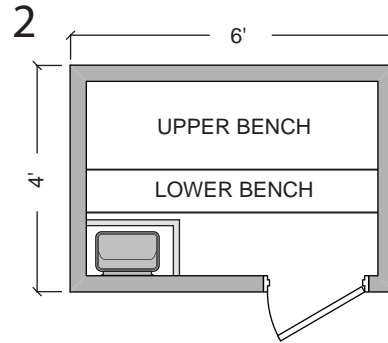

# STEAMIST®

Steamist Pre Fab Sauna Room

Model: SMPF-46

CEILING HEIGHT: 84"

SIGN: \_\_\_\_\_

DATE: \_\_\_\_\_