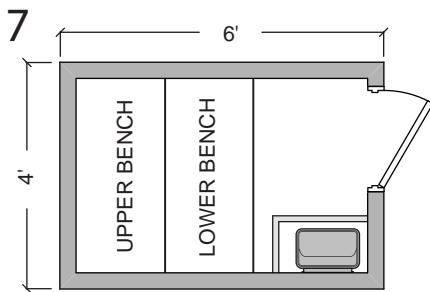

# STEAMIST®

Steamist Pre Fab Sauna Room

Model: SMPF-46

CEILING HEIGHT: 84"

SIGN: \_\_\_\_\_

DATE: \_\_\_\_\_