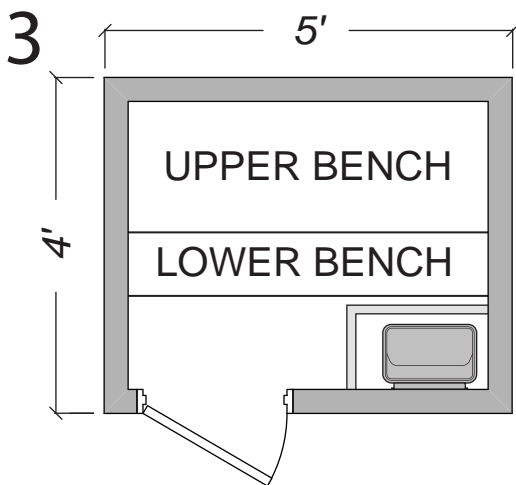

# STEAMIST®

Steamist Pre Fab Sauna Room

Model: SMPF-45

CEILING HEIGHT: 84"

SIGN: \_\_\_\_\_

DATE: \_\_\_\_\_