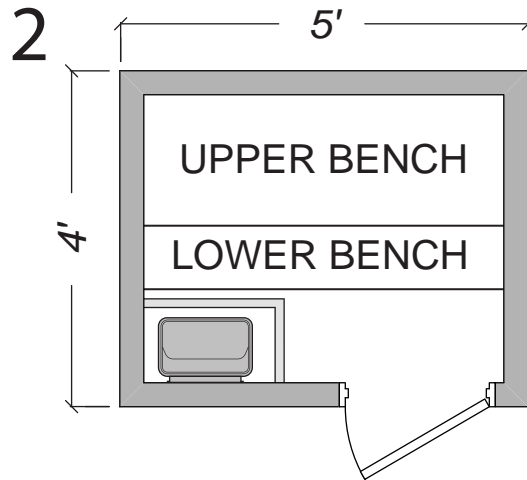

# STEAMIST®

Steamist Pre Fab Sauna Room

Model: SMPF-45

CEILING HEIGHT: 84"

SIGN: \_\_\_\_\_

DATE: \_\_\_\_\_