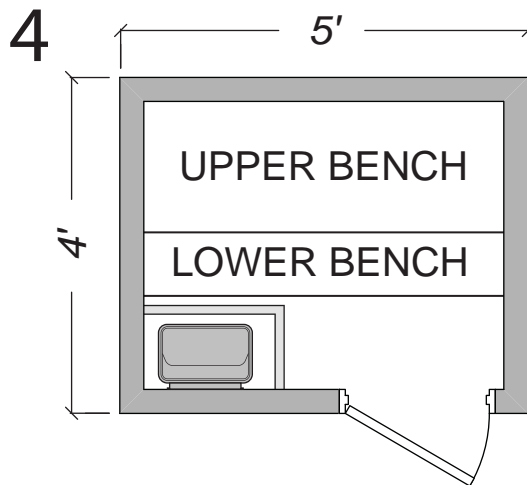

# STEAMIST®

Steamist Pre Fab Sauna Room

Model: SMPF-45

CEILING HEIGHT: 84"

SIGN: \_\_\_\_\_

DATE: \_\_\_\_\_