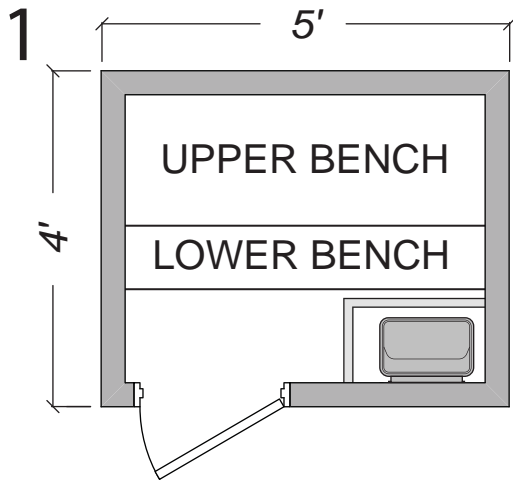

# STEAMIST®

Steamist Pre Fab Sauna Room

Model: SMPF-45

CEILING HEIGHT: 84"

SIGN: \_\_\_\_\_

DATE: \_\_\_\_\_