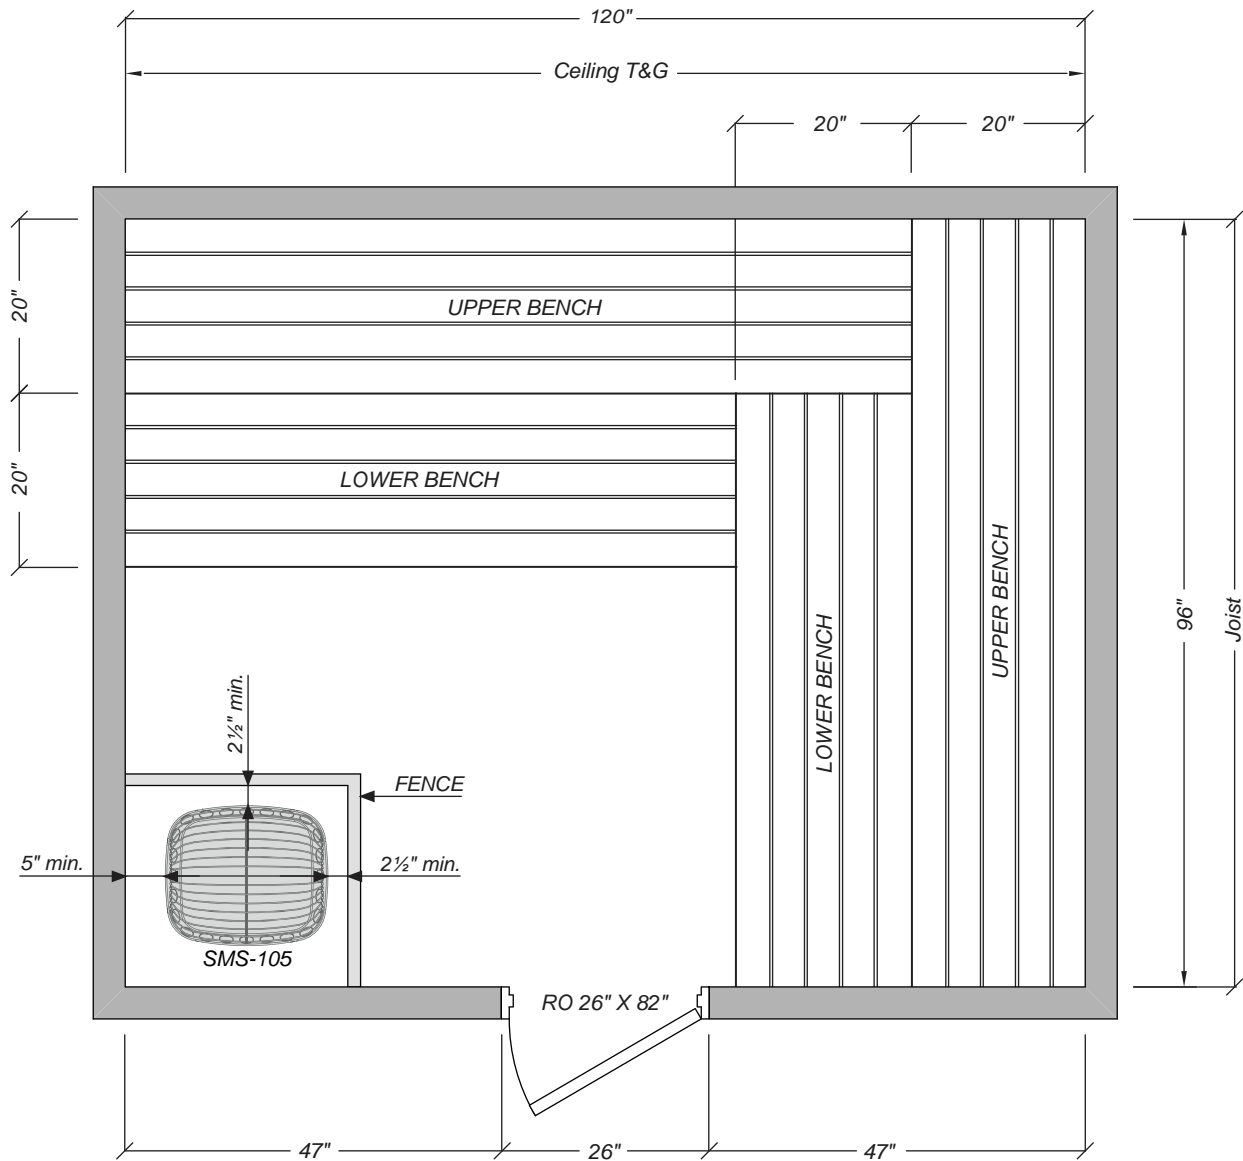

# STEAMIST®

Steamist Pre Cut Sauna Room

Model: SMP-810

CEILING HEIGHT: 84"

**NOTE:**  
Cedar T&G to be applied vertically.