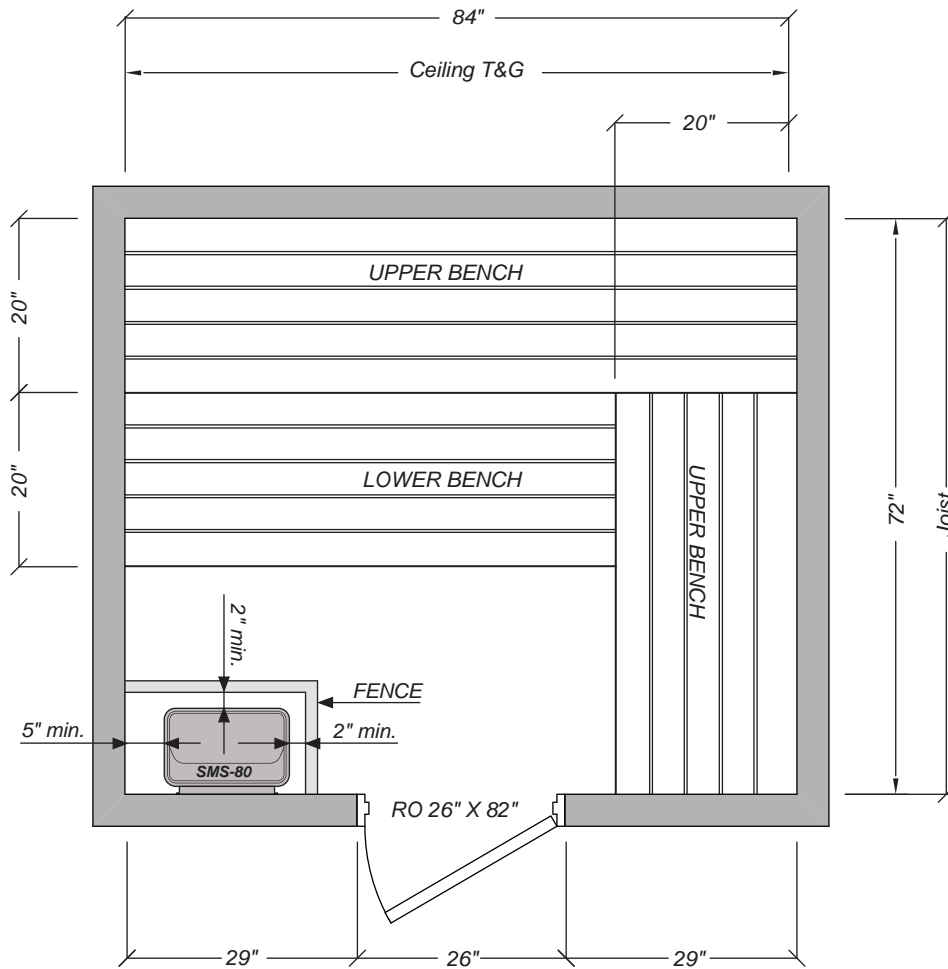

STEAMIST®

Steamist Pre Cut Sauna Room

Model: SMPC-67

CEILING HEIGHT: 84"

NOTE:
Cedar T&G to be applied horizontally.