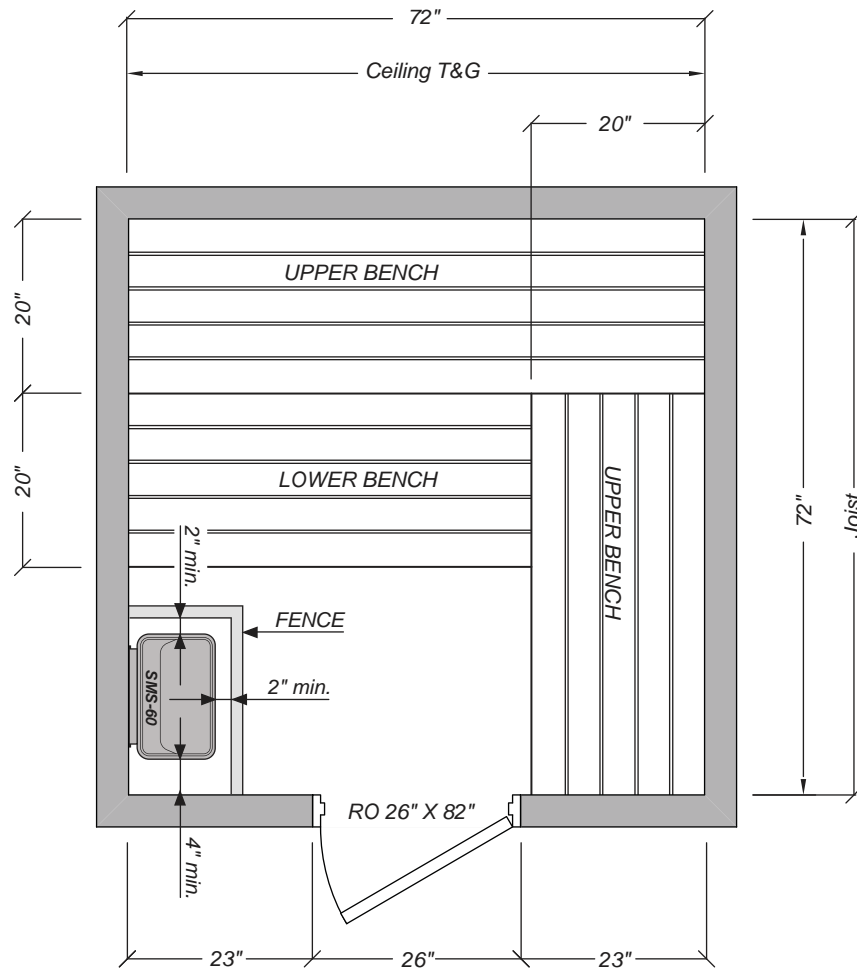

STEAMIST®

Steamist Pre Cut Sauna Room

Model: SMPC-66

CEILING HEIGHT: 84"

NOTE:
Cedar T&G to be applied horizontally.