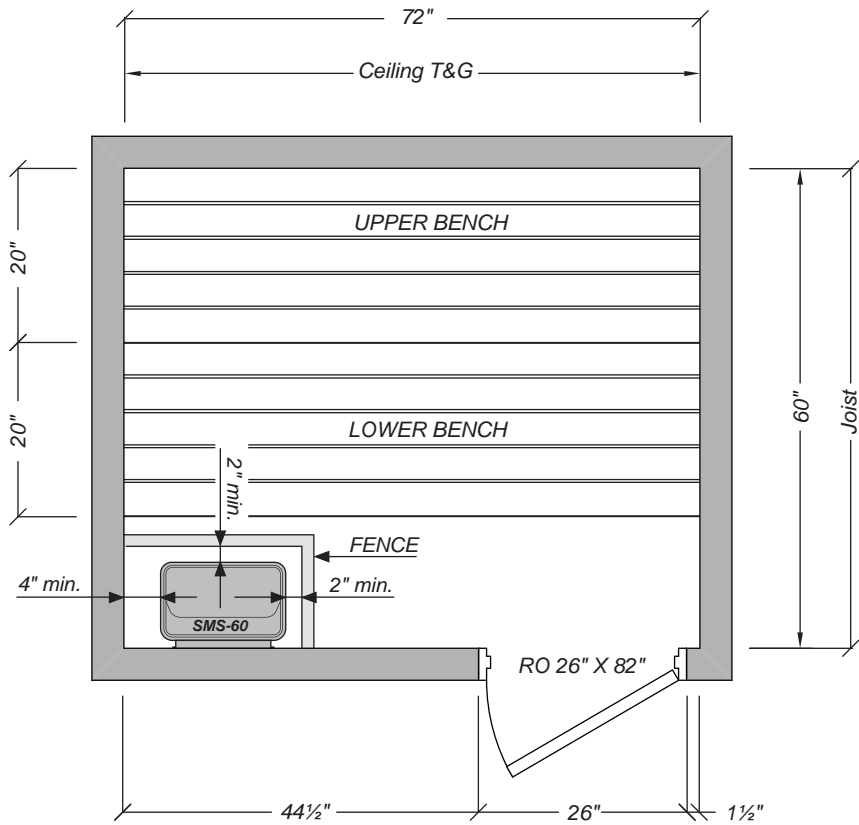

# STEAMIST®

Steamist Pre Cut Sauna Room

Model: SMPC-56

CEILING HEIGHT: 84"

**NOTE:**  
Cedar T&G to be applied horizontally.