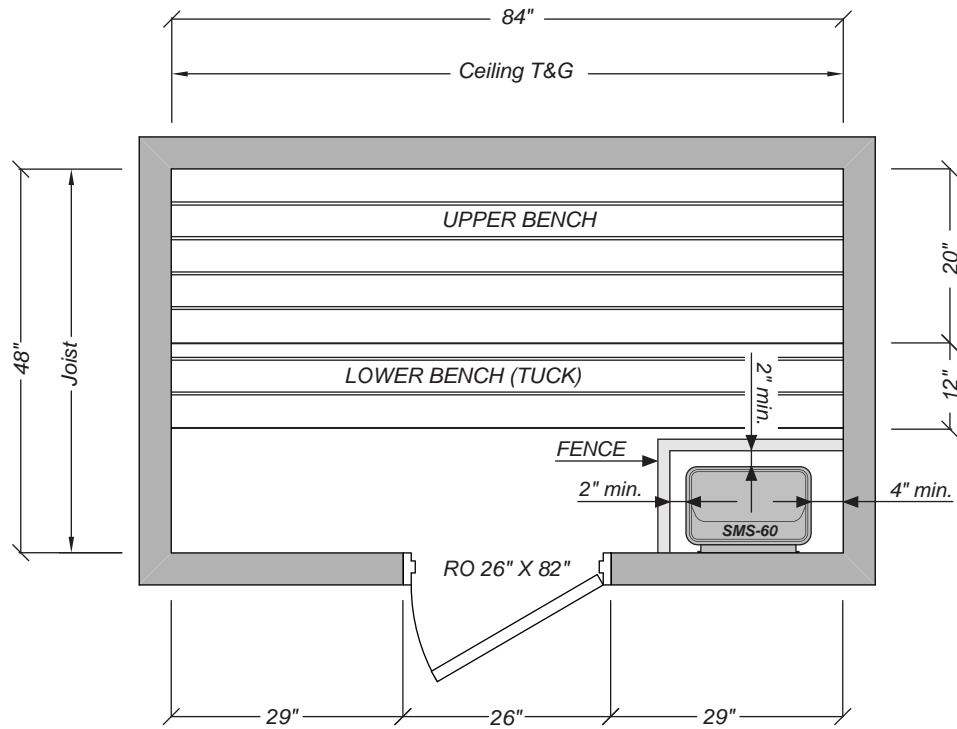

STEAMIST®

Steamist Pre Cut Sauna Room

Model: SMPC-47

CEILING HEIGHT: 84"

NOTE:
Cedar T&G to be applied horizontally.