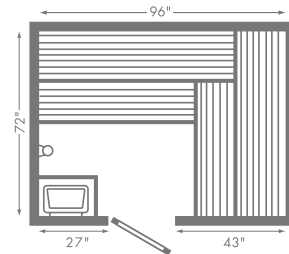

PRECUT PACKAGE INCLUDES:

- + Steamist Sauna Heater
- + Control and Contactor if required and not built into heater
- + Precut Wall and Ceiling Boards 1/2" x 3-1/2" Western Red Cedar, T&G air-cured to between 6-10% moisture content
- + Prehung Wood Door Fir, standard 2' x 6' 8" with Thermo-pane Glass, 16"x 66" window, casing, jamb, wooden handles
- + ADA-Compliant Doors available
- + Heater Guard Rail
- + Assembled Headrest/Backrest
- + Interior Base, Ceiling, Corner Trim and Door Casing
- + Finnish Stones, igneous and heat-tested
- + Wall-Mounted Vaporproof Light, rated for 75 watts, with satin-finish cast aluminum trim
- + Bimetal Thermometer
- + Wood Bucket and Ladle
- + Assembly Instructions

S4S ASSEMBLED BENCHES (FOR PRECUT ROOMS)

1" x 4" cured vertical grain Western Red Cedar, to 20" maximum with 1/2" spaces. Bench face is Western Red Cedar and framing is 2" x 4" Fir with 2" x 4" cross-bracing. 12" O.C. Boards are blind-fastened from underneath.

SMPC-46

SMPC-56

SMPC-68

SMPC-810

PRECUT SAUNA ROOMS						
MODEL	PRODUCT CODE	PRICE	ROOM SIZE DIMENSIONS	HEATER TYPE	BENCHES	WEIGHT
SMPC-45	1-045	\$6,750	4'x5'	SMS-45	2	550 lbs.
SMPC-46	1-046	\$7,150	4'x6'	SMS-45	2	580 lbs.
SMPC-47	1-047	\$8,050	4'x7'	SMS-60*	2	600 lbs.
SMPC-48	1-048	\$8,500	4'x8'	SMS-60*	2	630 lbs.
SMPC-55	1-055	\$7,150	5'x5'	SMS-45	2	590 lbs.
SMPC-56	1-056	\$7,900	5'x6'	SMS-60*	2	630 lbs.
SMPC-57	1-057	\$8,200	5'x7'	SMS-60*	2	640 lbs.
SMPC-58	1-058	\$8,800	5'x8'	SMS-60*	3	690 lbs.
SMPC-66	1-066	\$8,500	6'x6'	SMS-60*	3	690 lbs.
SMPC-67	1-067	\$9,100	6'x7'	SMS-80*	3	720 lbs.
SMPC-68	1-068	\$9,650	6'x8'	SMS-80*	4	760 lbs.
SMPC-88	1-088	\$13,550	8'x8'	SMS-100	4	1015 lbs.
SMPC-810	1-810	\$15,750	8'x10'	SMS-100	4	1135 lbs.