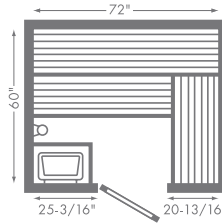

PRECUT PACKAGE INCLUDES:

- + Steamist Sauna Heater
- + Control and Contactor if required and not built into heater
- + Precut Wall and Ceiling Boards 1/2" x 3-1/2" Western Red Cedar, T&G air-cured to between 6-10% moisture content
- + Prehung Wood Door Fir, standard 2' x 6' 8" with Thermo-pane Glass, 16"x 66" window, casing, jamb, wooden handles
- + ADA-Compliant Doors available
- + Heater Guard Rail
- + Assembled Headrest/Backrest
- + Interior Base, Ceiling, Corner Trim and Door Casing
- + Finnish Stones, igneous and heat-tested
- + Wall-Mounted Vaporproof Light, rated for 75 watts, with satin-finish cast aluminum trim
- + Bimetal Thermometer
- + Wood Bucket and Ladle
- + Assembly Instructions

S4S ASSEMBLED BENCHES (FOR PRECUT ROOMS)

1" x 4" cured vertical grain Western Red Cedar, to 20" maximum with 1/2" spaces. Bench face is Western Red Cedar and framing is 2" x 4" Fir with 2" x 4" cross-bracing. 12" O.C. Boards are blind-fastened from underneath.

SMPC-46

SMPC-56

SMPC-68

SMPC-810

PRECUT SAUNA ROOMS						
MODEL	PRODUCT CODE	PRICE	ROOM SIZE DIMENSIONS	HEATER TYPE	BENCHES	WEIGHT
SMPC-45	1-045	\$6,750	4'x5'	SMS-45	2	550 lbs.
SMPC-46	1-046	\$7,150	4'x6'	SMS-45	2	580 lbs.
SMPC-47	1-047	\$8,050	4'x7'	SMS-60*	2	600 lbs.
SMPC-48	1-048	\$8,500	4'x8'	SMS-60*	2	630 lbs.
SMPC-55	1-055	\$7,150	5'x5'	SMS-45	2	590 lbs.
SMPC-56	1-056	\$7,900	5'x6'	SMS-60*	2	630 lbs.
SMPC-57	1-057	\$8,200	5'x7'	SMS-60*	2	640 lbs.
SMPC-58	1-058	\$8,800	5'x8'	SMS-60*	3	690 lbs.
SMPC-66	1-066	\$8,500	6'x6'	SMS-60*	3	690 lbs.
SMPC-67	1-067	\$9,100	6'x7'	SMS-80*	3	720 lbs.
SMPC-68	1-068	\$9,650	6'x8'	SMS-80*	4	760 lbs.
SMPC-88	1-088	\$13,550	8'x8'	SMS-100	4	1015 lbs.
SMPC-810	1-810	\$15,750	8'x10'	SMS-100	4	1135 lbs.