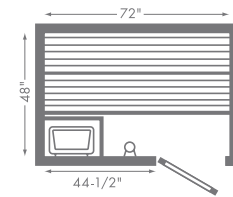

PRECUT PACKAGE INCLUDES:

- + Steamist Sauna Heater
- + Control and Contactor if required and not built into heater
- + Precut Wall and Ceiling Boards 1/2" x 3-1/2" Western Red Cedar, T&G air-cured to between 6-10% moisture content
- + Prehung Wood Door Fir, standard 2' x 6' 8" with Thermo-pane Glass, 16"x 66" window, casing, jamb, wooden handles
- + ADA-Compliant Doors available
- + Heater Guard Rail
- + Assembled Headrest/Backrest
- + Interior Base, Ceiling, Corner Trim and Door Casing
- + Finnish Stones, igneous and heat-tested
- + Wall-Mounted Vaporproof Light, rated for 75 watts, with satin-finish cast aluminum trim
- + Bimetal Thermometer
- + Wood Bucket and Ladle
- + Assembly Instructions

S4S ASSEMBLED BENCHES (FOR PRECUT ROOMS)

1" x 4" cured vertical grain Western Red Cedar, to 20" maximum with 1/2" spaces. Bench face is Western Red Cedar and framing is 2" x 4" Fir with 2" x 4" cross-bracing. 12" O.C. Boards are blind-fastened from underneath.

SMPC-46

SMPC-56

SMPC-68

SMPC-810

PRECUT SAUNA ROOMS						
MODEL	PRODUCT CODE	PRICE	ROOM SIZE DIMENSIONS	HEATER TYPE	BENCHES	WEIGHT
SMPC-45	1-045	\$6,750	4'x5'	SMS-45	2	550 lbs.
SMPC-46	1-046	\$7,150	4'x6'	SMS-45	2	580 lbs.
SMPC-47	1-047	\$8,050	4'x7'	SMS-60*	2	600 lbs.
SMPC-48	1-048	\$8,500	4'x8'	SMS-60*	2	630 lbs.
SMPC-55	1-055	\$7,150	5'x5'	SMS-45	2	590 lbs.
SMPC-56	1-056	\$7,900	5'x6'	SMS-60*	2	630 lbs.
SMPC-57	1-057	\$8,200	5'x7'	SMS-60*	2	640 lbs.
SMPC-58	1-058	\$8,800	5'x8'	SMS-60*	3	690 lbs.
SMPC-66	1-066	\$8,500	6'x6'	SMS-60*	3	690 lbs.
SMPC-67	1-067	\$9,100	6'x7'	SMS-80*	3	720 lbs.
SMPC-68	1-068	\$9,650	6'x8'	SMS-80*	4	760 lbs.
SMPC-88	1-088	\$13,550	8'x8'	SMS-100	4	1015 lbs.
SMPC-810	1-810	\$15,750	8'x10'	SMS-100	4	1135 lbs.