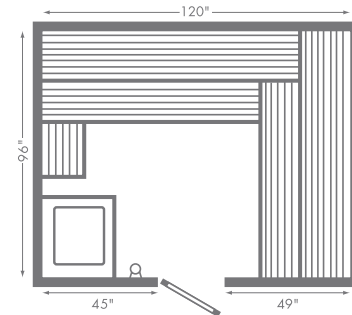

PRECUT PACKAGE INCLUDES:

- + Steamist Sauna Heater
- + Control and Contactor if required and not built into heater
- + Precut Wall and Ceiling Boards 1/2" x 3-1/2" Western Red Cedar, T&G air-cured to between 6-10% moisture content
- + Prehung Wood Door Fir, standard 2' x 6' 8" with Thermo-pane Glass, 16"x 66" window, casing, jamb, wooden handles
- + ADA-Compliant Doors available
- + Heater Guard Rail
- + Assembled Headrest/Backrest
- + Interior Base, Ceiling, Corner Trim and Door Casing
- + Finnish Stones, igneous and heat-tested
- + Wall-Mounted Vaporproof Light, rated for 75 watts, with satin-finish cast aluminum trim
- + Bimetal Thermometer
- + Wood Bucket and Ladle
- + Assembly Instructions

S4S ASSEMBLED BENCHES (FOR PRECUT ROOMS)

1" x 4" cured vertical grain Western Red Cedar, to 20" maximum with 1/2" spaces. Bench face is Western Red Cedar and framing is 2" x 4" Fir with 2" x 4" cross-bracing. 12" O.C. Boards are blind-fastened from underneath.

SMPC-46

SMPC-56

SMPC-68

SMPC-810

PRECUT SAUNA ROOMS						
MODEL	PRODUCT CODE	PRICE	ROOM SIZE DIMENSIONS	HEATER TYPE	BENCHES	WEIGHT
SMPC-45	1-045	\$6,750	4'x5'	SMS-45	2	550 lbs.
SMPC-46	1-046	\$7,150	4'x6'	SMS-45	2	580 lbs.
SMPC-47	1-047	\$8,050	4'x7'	SMS-60*	2	600 lbs.
SMPC-48	1-048	\$8,500	4'x8'	SMS-60*	2	630 lbs.
SMPC-55	1-055	\$7,150	5'x5'	SMS-45	2	590 lbs.
SMPC-56	1-056	\$7,900	5'x6'	SMS-60*	2	630 lbs.
SMPC-57	1-057	\$8,200	5'x7'	SMS-60*	2	640 lbs.
SMPC-58	1-058	\$8,800	5'x8'	SMS-60*	3	690 lbs.
SMPC-66	1-066	\$8,500	6'x6'	SMS-60*	3	690 lbs.
SMPC-67	1-067	\$9,100	6'x7'	SMS-80*	3	720 lbs.
SMPC-68	1-068	\$9,650	6'x8'	SMS-80*	4	760 lbs.
SMPC-88	1-088	\$13,550	8'x8'	SMS-100	4	1015 lbs.
SMPC-810	1-810	\$15,750	8'x10'	SMS-100	4	1135 lbs.