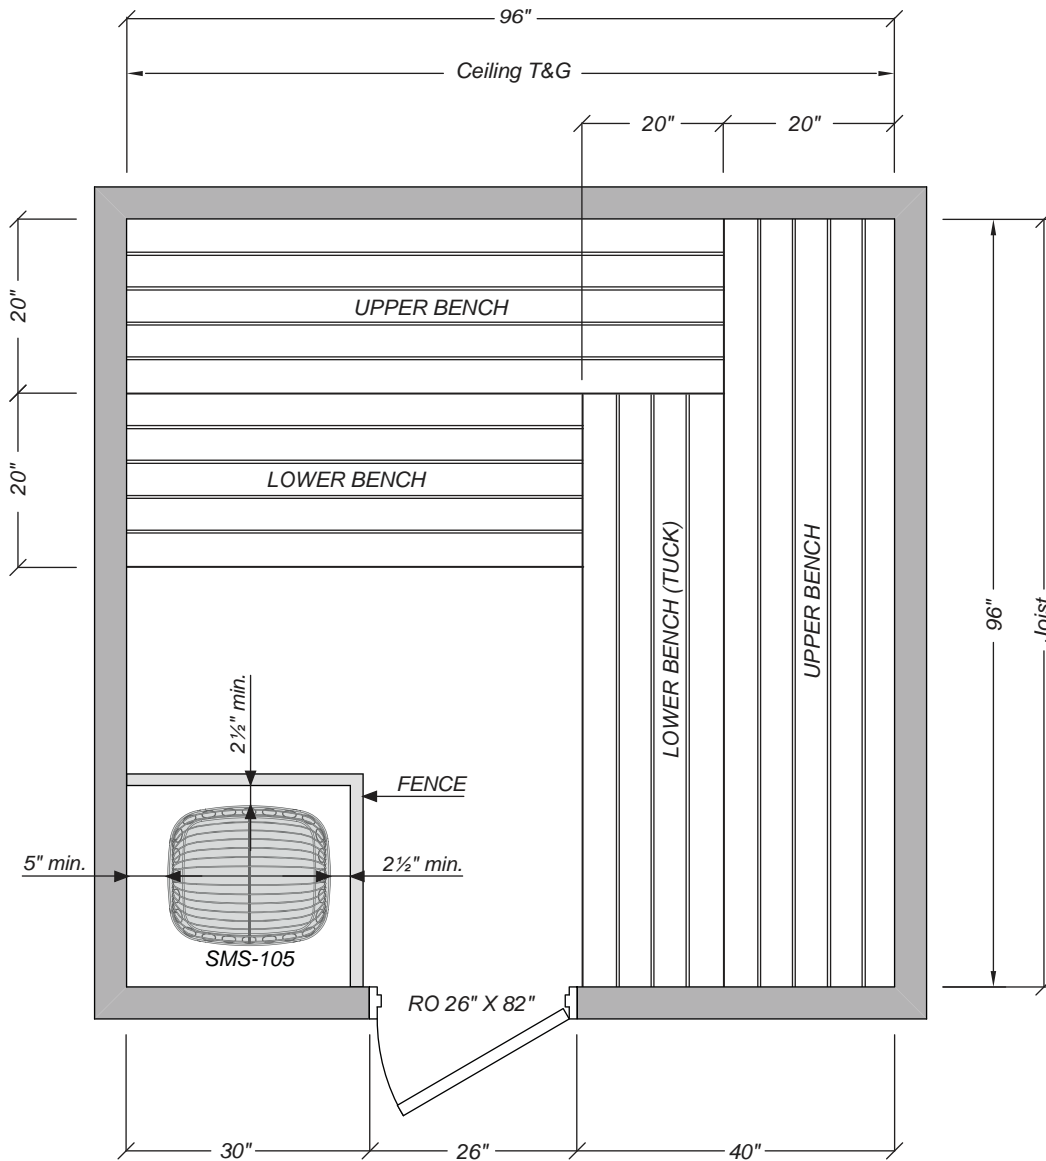

STEAMIST®

Steamist Pre Cut Sauna Room

Model: SMPC-88

CEILING HEIGHT: 84"

NOTE:
Cedar T&G to be applied horizontally.