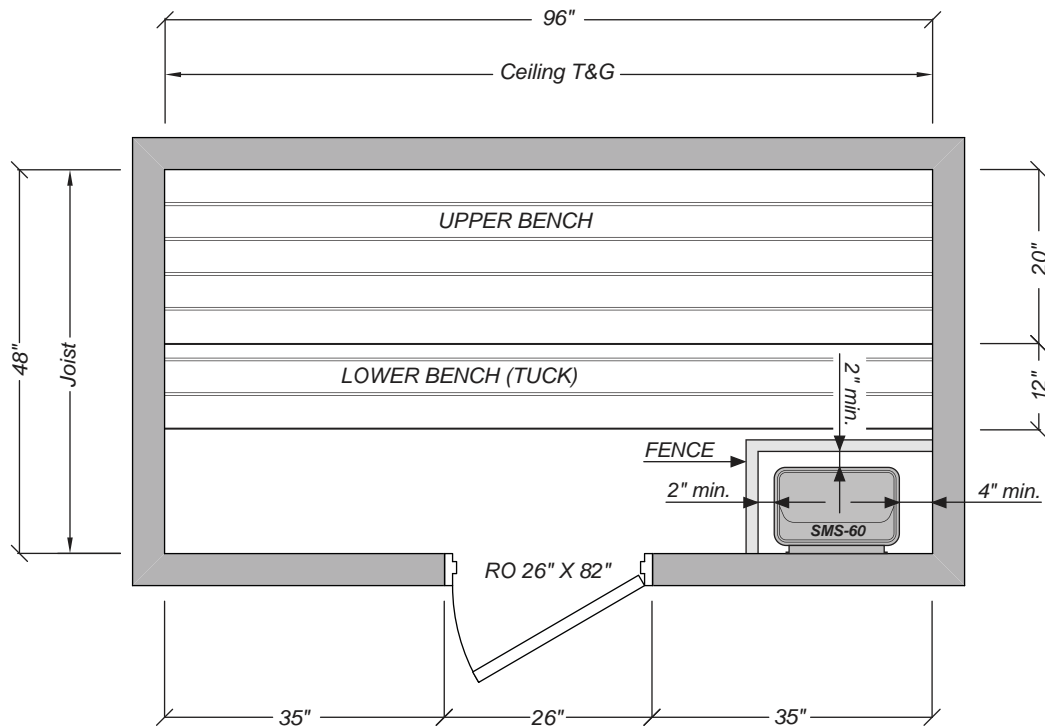

STEAMIST®

Steamist Pre Cut Sauna Room

Model: SMPC-48

CEILING HEIGHT: 84"

NOTE:

Cedar T&G to be applied horizontally.