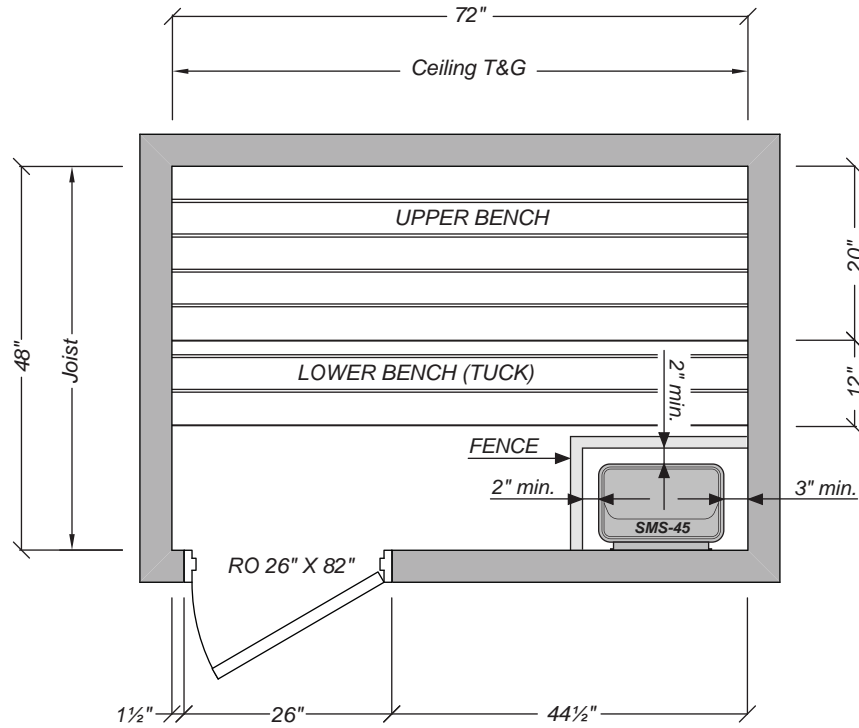

STEAMIST®

Steamist Pre Cut Sauna Room

Model: SMPC-46

CEILING HEIGHT: 84"

NOTE:
Cedar T&G to be applied horizontally.