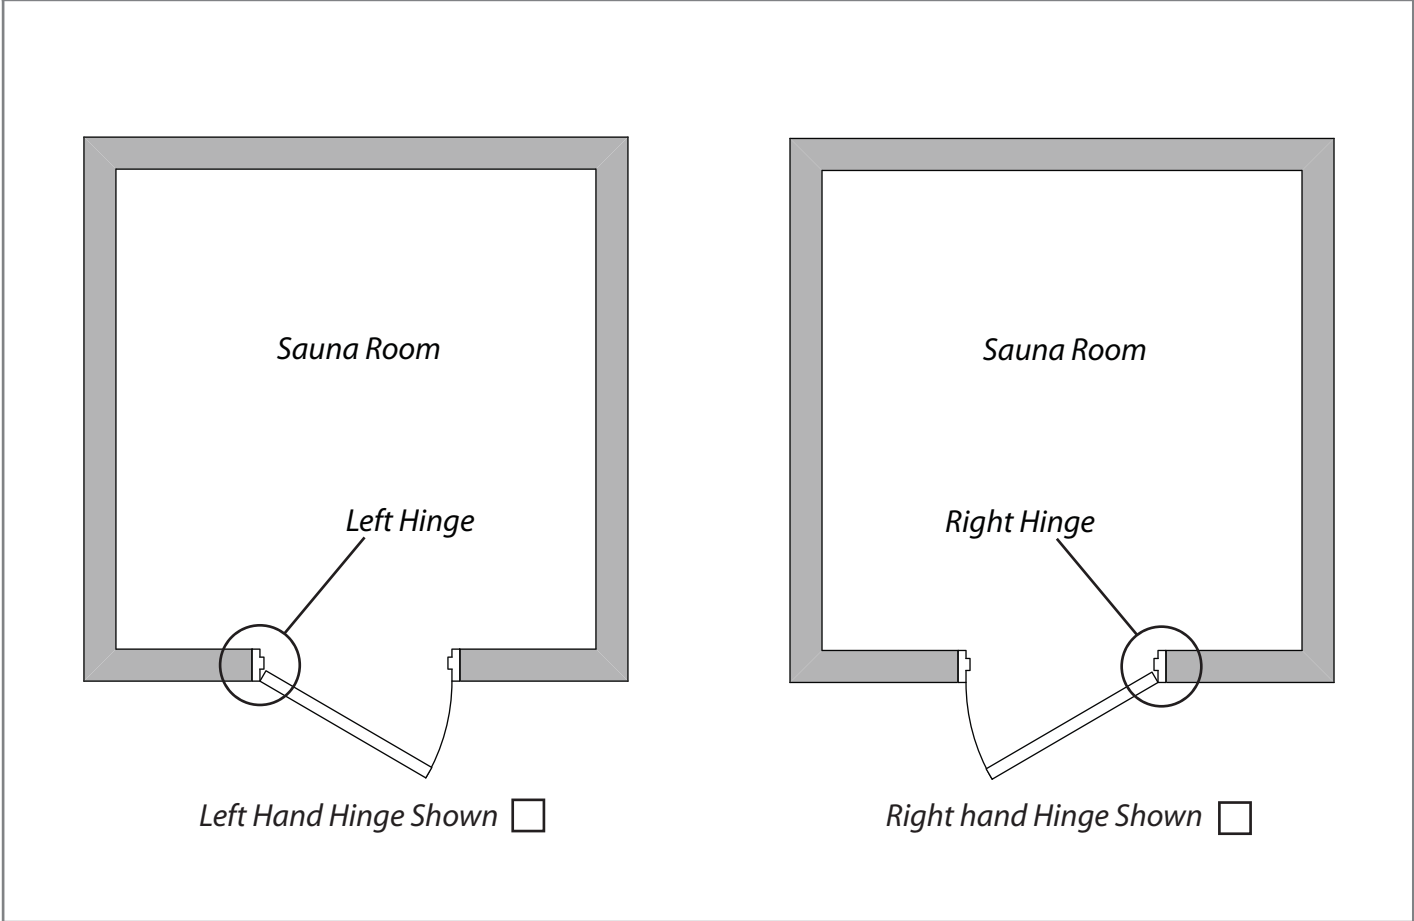

## Sauna Room Door Selection

### Door Size

<b>SD-24</b> Standard door: 24" x 80" <input type="checkbox"/> (Rough Opening Size: 26" x 82")	<b>SD-32</b> Standard door: 32" x 80" <input type="checkbox"/> (Rough Opening Size: 34" x 82")	<b>SD-36</b> Standard door: 36" x 80" <input type="checkbox"/> (Rough Opening Size: 38" x 82")
<b>Custom Door</b> _____ <input type="checkbox"/> (Rough Opening Size: _____)		